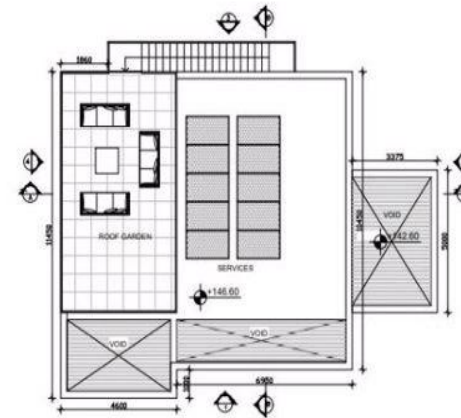

Price change history

€650 000 on Mar 12, 2024

ROOF TERRACE
SCALE 1:100

ROOF TERRACE
UNCOVERED VERANDA 39 SQM

GROUND FLOOR
SCALE 1:100

FIRST FLOOR
SCALE 1:100

ROOF TERRACE
SCALE 1:100

ROOF TERRACE
UNCOVERED VERANDA 39 SQM

CASALIVA
VII & 14

FIRST FLOOR
SCALE 1:100

BEST ROOM
BEST ROOM AREA 88 SQM
VERANDA WITH LOUVERS ABOVE 28 SQM

ROOF TERRACE
SCALE 1:100

ROOF TERRACE
UNCOVERED VERANDA 39 SQM

GROUND FLOOR
SCALE 1:100