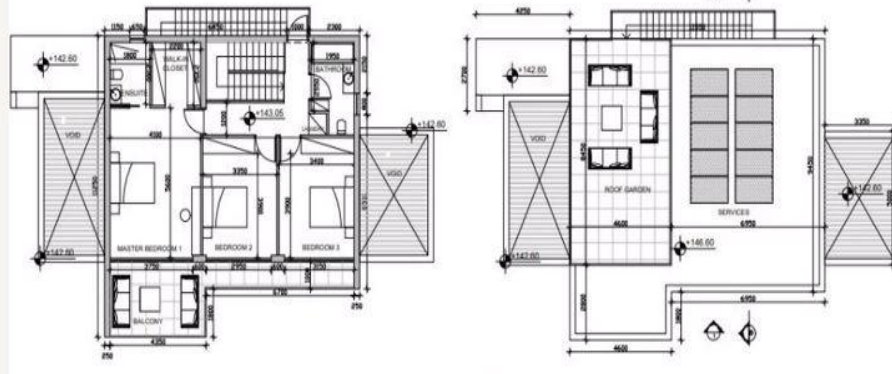

FIRST FLOOR
SCALE 1:100

ROOF TERRACE
SCALE 1:100

ROOF TERRACE
UNCOVERED VERANDA 39 SQM