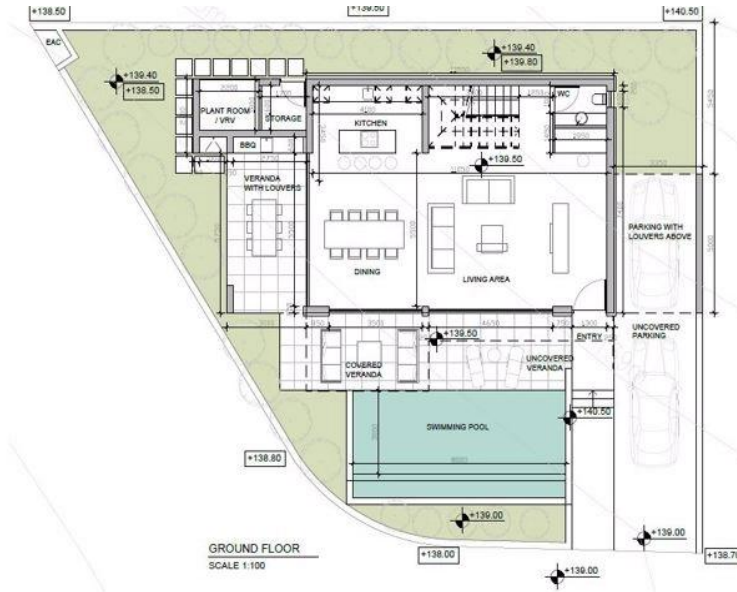

ROOF TERRACE
UNCOVERED VERANDA 39 SQM