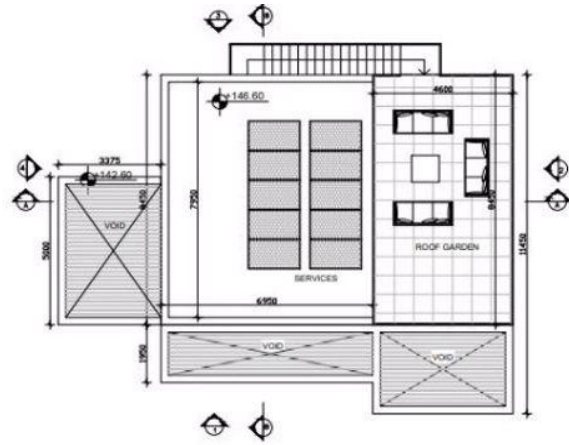

Price change history

€650 000 on Mar 12, 2024

ROOF TERRACE
SCALE 1:100

ROOF TERRACE
UNCOVERED VERANDA 39 SQM

GROUND FLOOR
SCALE 1:100

FIRST FLOOR
SCALE 1:100

ROOF TERRACE
SCALE 1:100

ROOF TERRACE
UNCOVERED VERANDA 39 SQM

CASALIVA
VII & 14

FIRST FLOOR
SCALE 1:100

BEST ROOM
BEST ROOM AREA 88 SQM
VERANDA WITH LOUVERS ABOVE 28 SQM

ROOF TERRACE
SCALE 1:100

ROOF TERRACE
UNCOVERED VERANDA 39 SQM

GROUND FLOOR
SCALE 1:100