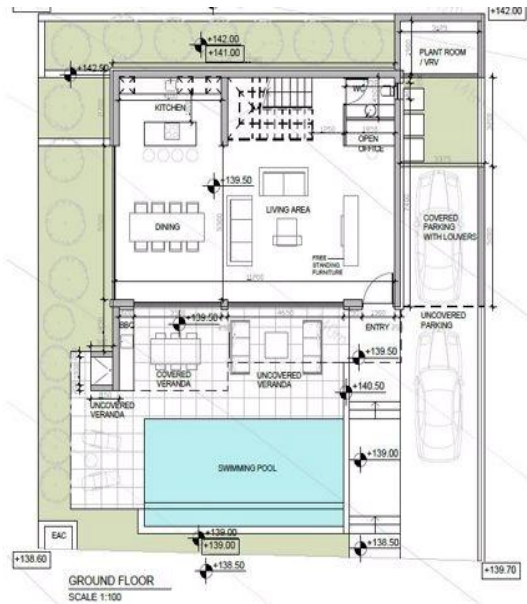

Property Info

Covered Area

177

Plot / Area Info

Pool

Yes

Additional info

Reference Number

Price change history

€650 000 on Mar 12, 2024

ROOF TERRACE
SCALE 1:100

ROOF TERRACE
UNCOVERED VERANDA 39 SQM

GROUND FLOOR
SCALE 1:100

FIRST FLOOR
SCALE 1:100

ROOF TERRACE
SCALE 1:100

ROOF TERRACE
UNCOVERED VERANDA 39 SQM

CASALIVA
VII & 14

FIRST FLOOR
SCALE 1:100

BEST ROOM
BEST ROOM AREA 88 SQM
VERANDA WITH LOUVERS ABOVE 28 SQM

ROOF TERRACE
SCALE 1:100

ROOF TERRACE
UNCOVERED VERANDA 39 SQM

GROUND FLOOR
SCALE 1:100