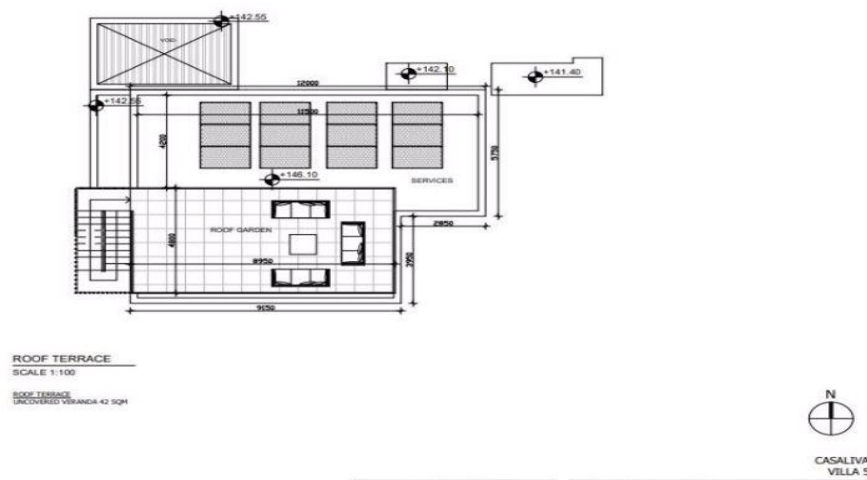

Price change history

€650 000 on Mar 12, 2024

ROOF TERRACE
SCALE 1:100

ROOF TERRACE
UNCOVERED VERANDA 39 SQM

GROUND FLOOR
SCALE 1:100

FIRST FLOOR
SCALE 1:100

ROOF TERRACE
SCALE 1:100

ROOF TERRACE
UNCOVERED VERANDA 39 SQM

CASALIVA
VII & 14

FIRST FLOOR
SCALE 1:100

BEST ROOM
BEST ROOM AREA 88 SQM
VERANDA WITH LOUVERS ABOVE 28 SQM

ROOF TERRACE
SCALE 1:100

ROOF TERRACE
UNCOVERED VERANDA 39 SQM

GROUND FLOOR
SCALE 1:100