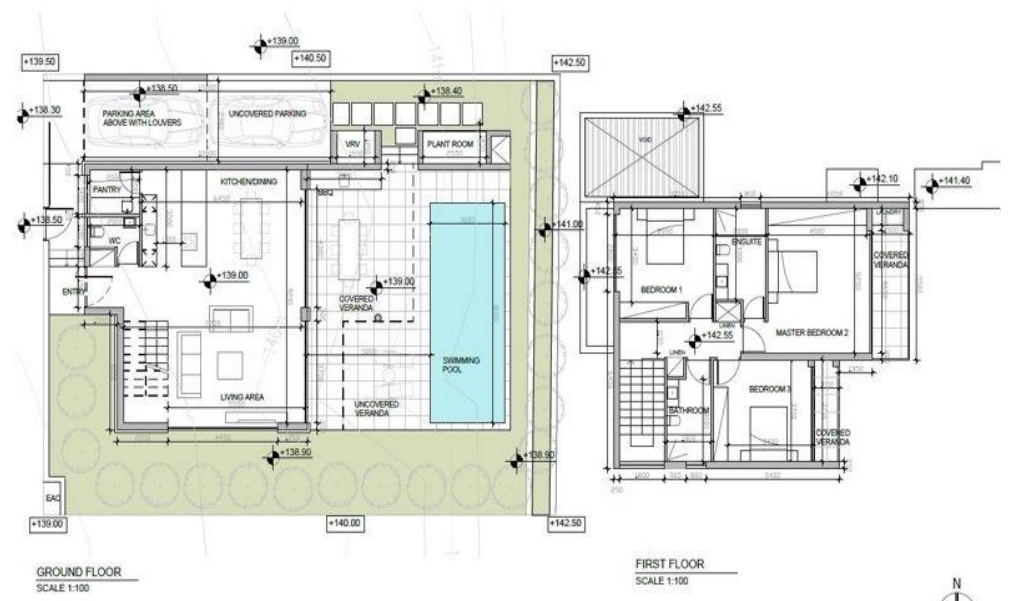

Property Info

Covered Area

177

Plot / Area Info

Pool

Yes

Additional info

Reference Number

Price change history

€650 000 on Mar 12, 2024

ROOF TERRACE
SCALE 1:100

ROOF TERRACE
UNCOVERED VERANDA 39 SQM

GROUND FLOOR
SCALE 1:100

FIRST FLOOR
SCALE 1:100

ROOF TERRACE
SCALE 1:100

ROOF TERRACE
UNCOVERED VERANDA 39 SQM