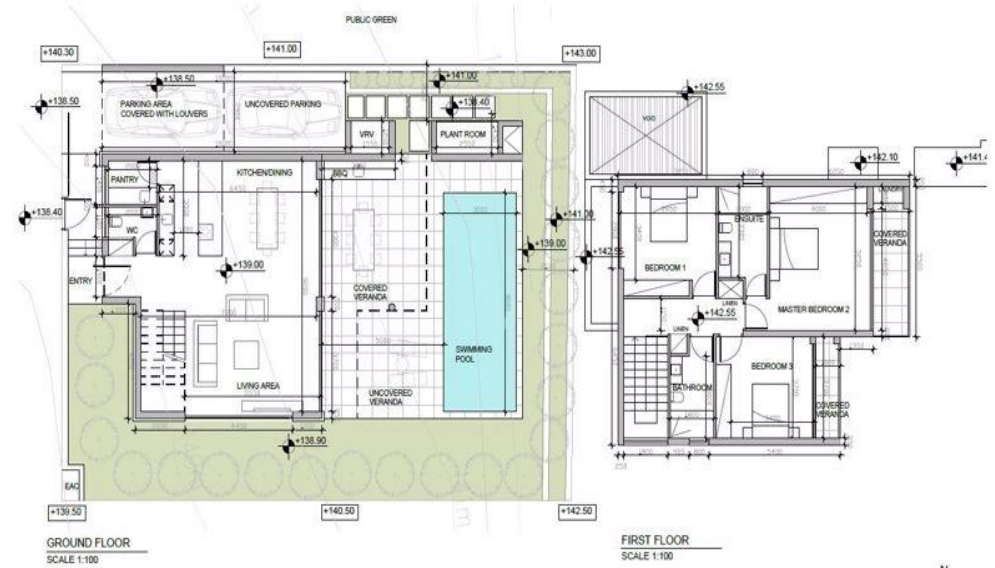

Property Info

Covered Area

177

Plot / Area Info

Pool

Yes

Additional info

Reference Number

Price change history

€650 000 on Mar 12, 2024

ROOF TERRACE
SCALE 1:100

ROOF TERRACE
UNCOVERED VERANDA 39 SQM

GROUND FLOOR
SCALE 1:100

FIRST FLOOR
SCALE 1:100

ROOF TERRACE
SCALE 1:100

ROOF TERRACE
UNCOVERED VERANDA 39 SQM

CASALIVA
VII & 14

FIRST FLOOR
SCALE 1:100

BEST ROOM
BEST ROOM AREA 88 SQM
VERANDA WITH LOUVERS ABOVE 28 SQM

ROOF TERRACE
SCALE 1:100

ROOF TERRACE
UNCOVERED VERANDA 39 SQM

GROUND FLOOR
SCALE 1:100