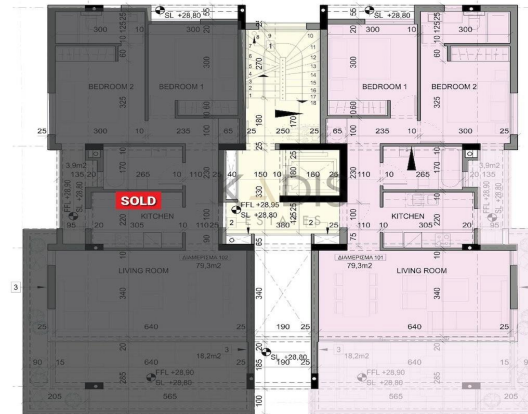

3RD FLOOR

302 ▶

◀ **301**
2 Bedrooms
2 Bathrooms
79.3 SQM Internal Area
22.1 SQM Covered Veranda