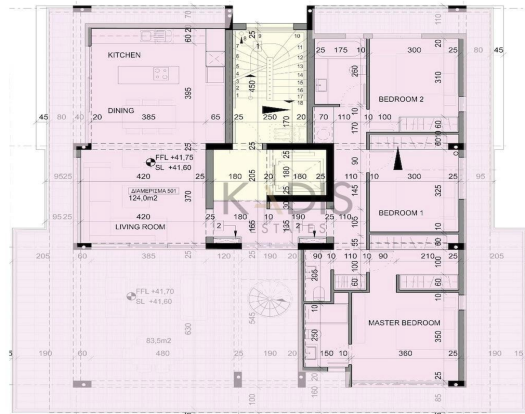

5TH FLOOR

501
3 Bedrooms
4 Bathrooms
124 SQM Internal Area
83.5 SQM Covered Veranda
28 SQM Uncovered Veranda