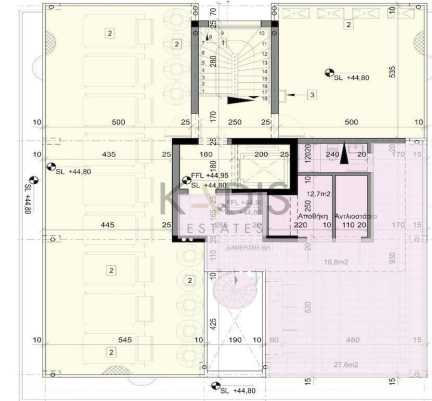

R^{OOF} FLOOR

501
14 SQM Internal Area
19.1 SQM Covered Veranda
27.6 SQM Uncovered Roof Terrace