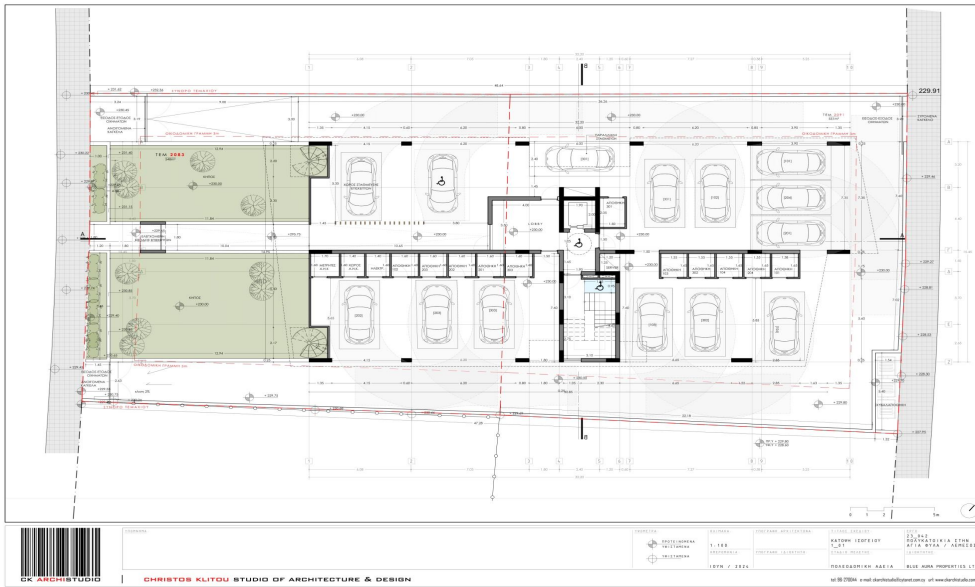

CK ARCHITESTUDIO CHRISTOS KLITOU STUDIO OF ARCHITECTURE & DESIGN

ΚΑΤΑΣΤΑΣΗ	ΕΠΙΣΤΑΣΗ	ΠΡΟΒΛΕΨΗ	ΠΡΟΒΛΕΨΗ
ΕΠΙΣΤΑΣΗ	ΕΠΙΣΤΑΣΗ	ΕΠΙΣΤΑΣΗ	ΕΠΙΣΤΑΣΗ
ΕΠΙΣΤΑΣΗ	ΕΠΙΣΤΑΣΗ	ΕΠΙΣΤΑΣΗ	ΕΠΙΣΤΑΣΗ

ΚΑΤΑΣΤΑΣΗ ΕΡΓΟΥ: ΕΠΙΣΤΑΣΗ ΕΡΓΟΥ
ΑΡΧΙΤΕΚΤΟΝΙΚΟ ΣΧΕΔΙΟ: ΑΡΧΙΤΕΚΤΟΝΙΚΟ ΣΧΕΔΙΟ
ΠΡΟΒΛΕΨΗ: ΠΡΟΒΛΕΨΗ
ΠΡΟΒΛΕΨΗ: ΠΡΟΒΛΕΨΗ

ΚΑΤΑΣΤΑΣΗ ΕΡΓΟΥ: ΕΠΙΣΤΑΣΗ ΕΡΓΟΥ
ΑΡΧΙΤΕΚΤΟΝΙΚΟ ΣΧΕΔΙΟ: ΑΡΧΙΤΕΚΤΟΝΙΚΟ ΣΧΕΔΙΟ
ΠΡΟΒΛΕΨΗ: ΠΡΟΒΛΕΨΗ
ΠΡΟΒΛΕΨΗ: ΠΡΟΒΛΕΨΗ

ΚΑΤΑΣΤΑΣΗ ΕΡΓΟΥ: ΕΠΙΣΤΑΣΗ ΕΡΓΟΥ
ΑΡΧΙΤΕΚΤΟΝΙΚΟ ΣΧΕΔΙΟ: ΑΡΧΙΤΕΚΤΟΝΙΚΟ ΣΧΕΔΙΟ
ΠΡΟΒΛΕΨΗ: ΠΡΟΒΛΕΨΗ
ΠΡΟΒΛΕΨΗ: ΠΡΟΒΛΕΨΗ