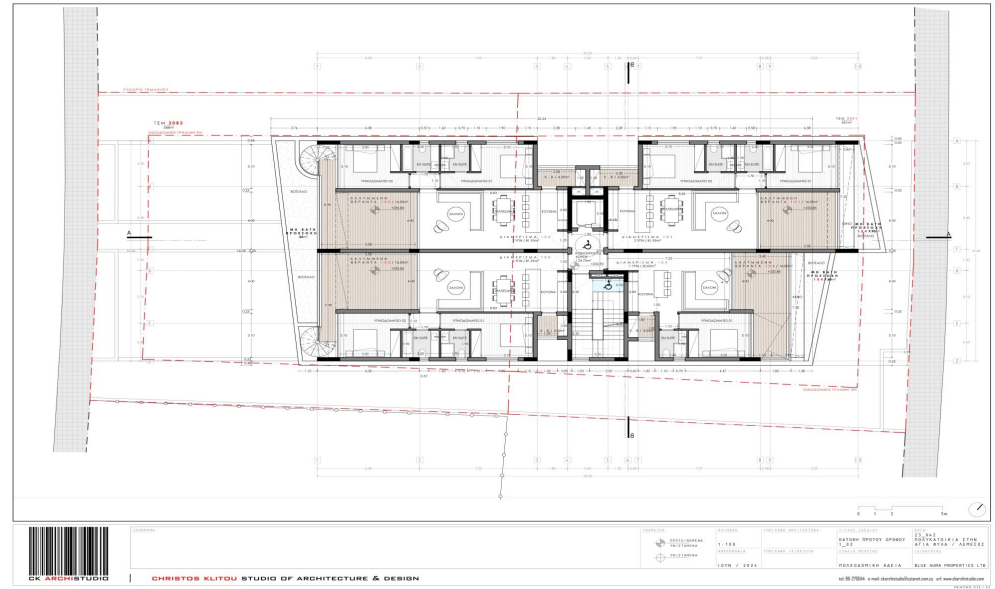

CK ARCHITESTUDIO CHRISTOS KLITOU STUDIO OF ARCHITECTURE & DESIGN

ΚΑΤΑΣΤΑΣΗ	ΕΠΙΣΤΑΣΗ	ΠΡΟΒΛΕΨΗ	ΠΡΟΒΛΕΨΗ
ΕΠΙΣΤΑΣΗ	ΕΠΙΣΤΑΣΗ	ΕΠΙΣΤΑΣΗ	ΕΠΙΣΤΑΣΗ
ΕΠΙΣΤΑΣΗ	ΕΠΙΣΤΑΣΗ	ΕΠΙΣΤΑΣΗ	ΕΠΙΣΤΑΣΗ

ΚΑΤΑΣΤΑΣΗ ΕΡΓΟΥ: ΕΠΙΣΤΑΣΗ ΕΡΓΟΥ
ΑΡΧΙΤΕΚΤΟΝΙΚΟ ΣΧΕΔΙΟ: ΑΡΧΙΤΕΚΤΟΝΙΚΟ ΣΧΕΔΙΟ
ΠΡΟΒΛΕΨΗ: ΠΡΟΒΛΕΨΗ
ΠΡΟΒΛΕΨΗ: ΠΡΟΒΛΕΨΗ

ΚΑΤΑΣΤΑΣΗ ΕΡΓΟΥ: ΕΠΙΣΤΑΣΗ ΕΡΓΟΥ
ΑΡΧΙΤΕΚΤΟΝΙΚΟ ΣΧΕΔΙΟ: ΑΡΧΙΤΕΚΤΟΝΙΚΟ ΣΧΕΔΙΟ
ΠΡΟΒΛΕΨΗ: ΠΡΟΒΛΕΨΗ
ΠΡΟΒΛΕΨΗ: ΠΡΟΒΛΕΨΗ

ΚΑΤΑΣΤΑΣΗ ΕΡΓΟΥ: ΕΠΙΣΤΑΣΗ ΕΡΓΟΥ
ΑΡΧΙΤΕΚΤΟΝΙΚΟ ΣΧΕΔΙΟ: ΑΡΧΙΤΕΚΤΟΝΙΚΟ ΣΧΕΔΙΟ
ΠΡΟΒΛΕΨΗ: ΠΡΟΒΛΕΨΗ
ΠΡΟΒΛΕΨΗ: ΠΡΟΒΛΕΨΗ