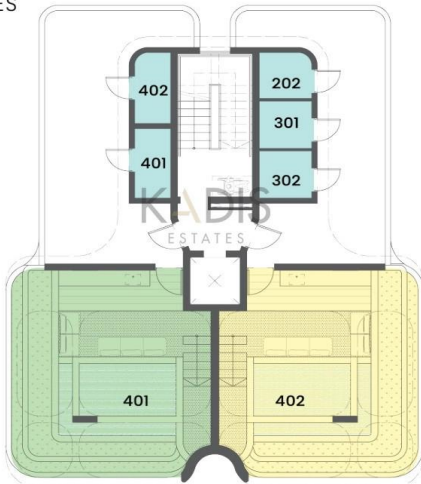

Price change history

€487 200 on Sep 5, 2024
 €489 000 on Apr 26, 2025

FLOOR PLAN GROUND FLOOR

FLOOR PLANS FIRST FLOOR

FLOOR PLANS

THIRD FLOOR

RESIDENCE 301
 2 Bedrooms
 2 Bathrooms
 87m² Internal Area
 21m² Covered Veranda
 4m² Storage
 12m² Covered Parking
 124m² Total Area

RESIDENCE 302
 2 Bedrooms
 2 Bathrooms
 87m² Internal Area
 21m² Covered Veranda
 5m² Storage
 12m² Covered Parking
 125m² Total Area

FLOOR PLANS

PENTHOUSES

RESIDENCE 401
 2 Bedrooms
 2 Bathrooms
 87m² Internal Area
 13m² Covered Veranda
 41m² Roof Garden
 5m² Storage
 12m² Covered Parking
 158m² Total Area

RESIDENCE 402
 2 Bedrooms
 2 Bathrooms
 87m² Internal Area
 13m² Covered Veranda
 41m² Roof Garden
 7m² Storage
 12m² Covered Parking
 160m² Total Area

FLOOR PLANS

ROOF GARDEN & STORAGES

RESIDENCE 401
 41m² Roof Garden

STORAGE

RESIDENCE 402
 41m² Roof Garden