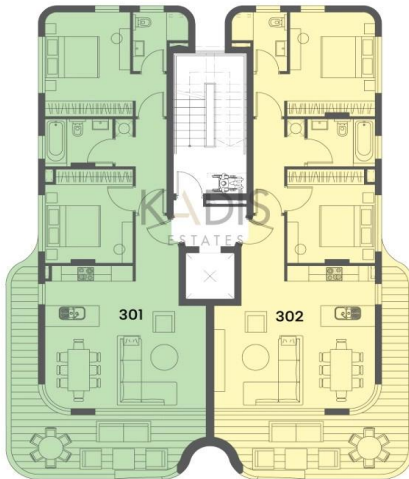

2 Bedroom Apartment for Sale in Limassol - Neapolis

- 2 bedrooms
- 2 W/C
- Internal Area 87m²
- Covered Verandas 21m²
- Covered Parking
- Storage
- Split unit system Air conditioning
- Electric shutters in bedrooms

Price change history

€487 200 on Sep 5, 2024
 €489 000 on Apr 26, 2025

FLOOR PLAN GROUND FLOOR

FLOOR PLANS FIRST FLOOR

FLOOR PLANS

THIRD FLOOR

RESIDENCE 301
 2 Bedrooms
 2 Bathrooms
 87m² Internal Area
 21m² Covered Veranda
 4m² Storage
 12m² Covered Parking
 124m² Total Area

RESIDENCE 302
 2 Bedrooms
 2 Bathrooms
 87m² Internal Area
 21m² Covered Veranda
 5m² Storage
 12m² Covered Parking
 125m² Total Area

FLOOR PLANS

PENTHOUSES

RESIDENCE 401
 2 Bedrooms
 2 Bathrooms
 87m² Internal Area
 13m² Covered Veranda
 41m² Roof Garden
 5m² Storage
 12m² Covered Parking
 158m² Total Area

RESIDENCE 402
 2 Bedrooms
 2 Bathrooms
 87m² Internal Area
 13m² Covered Veranda
 41m² Roof Garden
 7m² Storage
 12m² Covered Parking
 160m² Total Area

FLOOR PLANS

ROOF GARDEN & STORAGES

RESIDENCE 401
 41m² Roof Garden