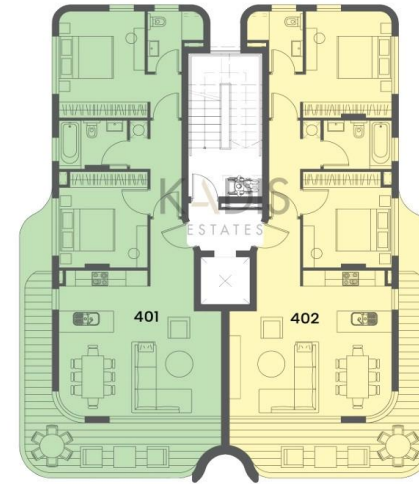

2 Bedroom Apartment for Sale in Limassol - Neapolis

- 2 bedrooms
- 2 W/C
- Internal Area 87m²
- Covered Verandas 21m²
- Covered Parking
- Storage
- Split unit system Air conditioning
- Electric shutters in bedrooms

Price change history

€487 200 on Sep 5, 2024
 €489 000 on Apr 26, 2025

FLOOR PLAN GROUND FLOOR

FLOOR PLANS FIRST FLOOR

FLOOR PLANS

THIRD FLOOR

RESIDENCE 301
 2 Bedrooms
 2 Bathrooms
 87m² Internal Area
 21m² Covered Veranda
 4m² Storage
 12m² Covered Parking
 124m² Total Area

RESIDENCE 302
 2 Bedrooms
 2 Bathrooms
 87m² Internal Area
 21m² Covered Veranda
 5m² Storage
 12m² Covered Parking
 125m² Total Area

FLOOR PLANS

PENTHOUSES

RESIDENCE 401
 2 Bedrooms
 2 Bathrooms
 87m² Internal Area
 13m² Covered Veranda
 41m² Roof Garden
 5m² Storage
 12m² Covered Parking
 158m² Total Area

RESIDENCE 402
 2 Bedrooms
 2 Bathrooms
 87m² Internal Area
 13m² Covered Veranda
 41m² Roof Garden
 7m² Storage
 12m² Covered Parking
 160m² Total Area

FLOOR PLANS

ROOF GARDEN & STORAGES

RESIDENCE 401
 41m² Roof Garden