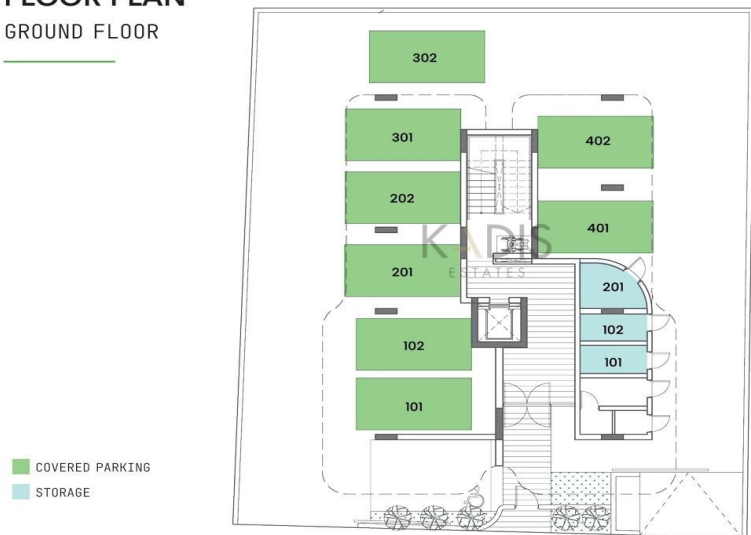

2 Bedroom Apartment for Sale in Limassol - Neapolis

- 2 bedrooms
- 2 W/C
- Internal Area 87m²
- Covered Verandas 21m²
- Covered Parking
- Storage
- Split unit system Air conditioning
- Electric shutters in bedrooms

Price change history

€487 200 on Sep 5, 2024
 €489 000 on Apr 26, 2025

FLOOR PLAN GROUND FLOOR

FLOOR PLANS FIRST FLOOR

FLOOR PLANS

THIRD FLOOR

RESIDENCE 301
 2 Bedrooms
 2 Bathrooms
 87m² Internal Area
 21m² Covered Veranda
 4m² Storage
 12m² Covered Parking
 124m² Total Area

RESIDENCE 302
 2 Bedrooms
 2 Bathrooms
 87m² Internal Area
 21m² Covered Veranda
 5m² Storage
 12m² Covered Parking
 125m² Total Area

FLOOR PLANS

PENTHOUSES

RESIDENCE 401
 2 Bedrooms
 2 Bathrooms
 87m² Internal Area
 13m² Covered Veranda
 41m² Roof Garden
 5m² Storage
 12m² Covered Parking
 158m² Total Area

RESIDENCE 402
 2 Bedrooms
 2 Bathrooms
 87m² Internal Area
 13m² Covered Veranda
 41m² Roof Garden
 7m² Storage
 12m² Covered Parking
 160m² Total Area

FLOOR PLANS

ROOF GARDEN & STORAGES

RESIDENCE 401
 41m² Roof Garden