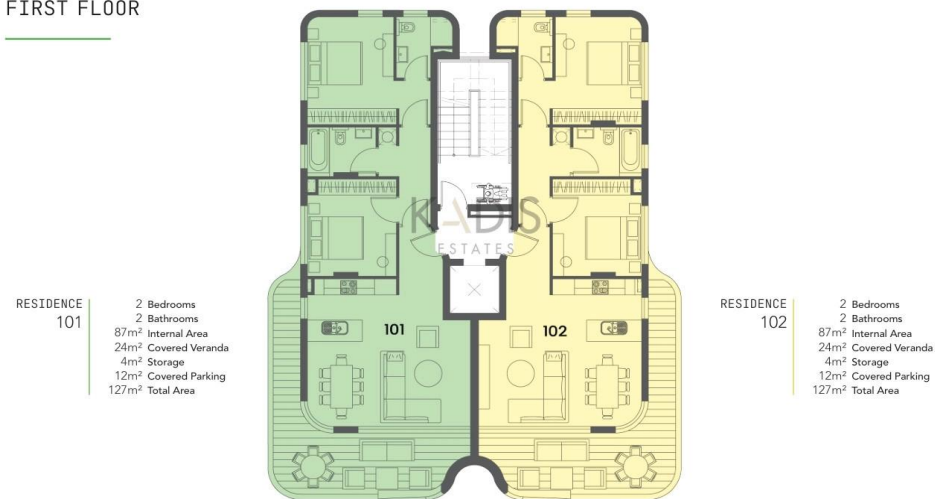

Property Info

Plot / Area Info

Additional info

Covered Area **87**
 Heating **Underfloor Heating, Yes**
 Air Conditioning **All rooms, Yes**

Parking **Covered, Yes**

Reference Number **7611**
 Property type **Apartment**
 Condition **Brand New**
 Bathrooms **2**
 View **Sea view**

Price change history

€487 200 on Sep 5, 2024
 €489 000 on Apr 26, 2025

FLOOR PLAN GROUND FLOOR

FLOOR PLANS FIRST FLOOR

FLOOR PLANS

THIRD FLOOR

RESIDENCE 301
 2 Bedrooms
 2 Bathrooms
 87m² Internal Area
 21m² Covered Veranda
 4m² Storage
 12m² Covered Parking
 124m² Total Area

RESIDENCE 302
 2 Bedrooms
 2 Bathrooms
 87m² Internal Area
 21m² Covered Veranda
 5m² Storage
 12m² Covered Parking
 125m² Total Area

FLOOR PLANS

PENTHOUSES

RESIDENCE 401
 2 Bedrooms
 2 Bathrooms
 87m² Internal Area
 13m² Covered Veranda
 41m² Roof Garden
 5m² Storage
 12m² Covered Parking
 158m² Total Area

RESIDENCE 402
 2 Bedrooms
 2 Bathrooms
 87m² Internal Area
 13m² Covered Veranda
 41m² Roof Garden
 7m² Storage
 12m² Covered Parking
 160m² Total Area

FLOOR PLANS

ROOF GARDEN & STORAGES

RESIDENCE 401
 41m² Roof Garden