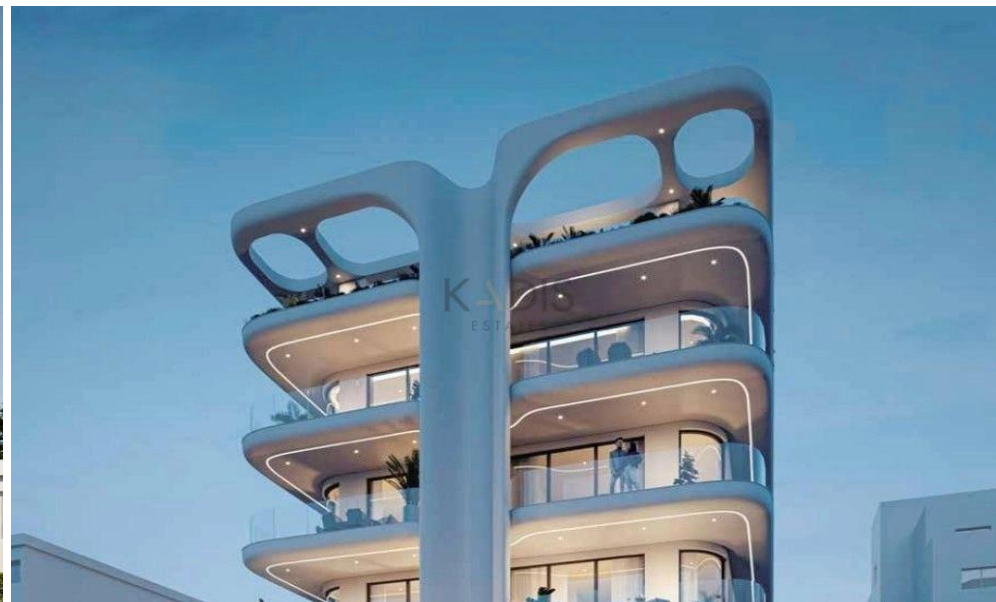

FLOOR PLAN GROUND FLOOR

FLOOR PLANS FIRST FLOOR