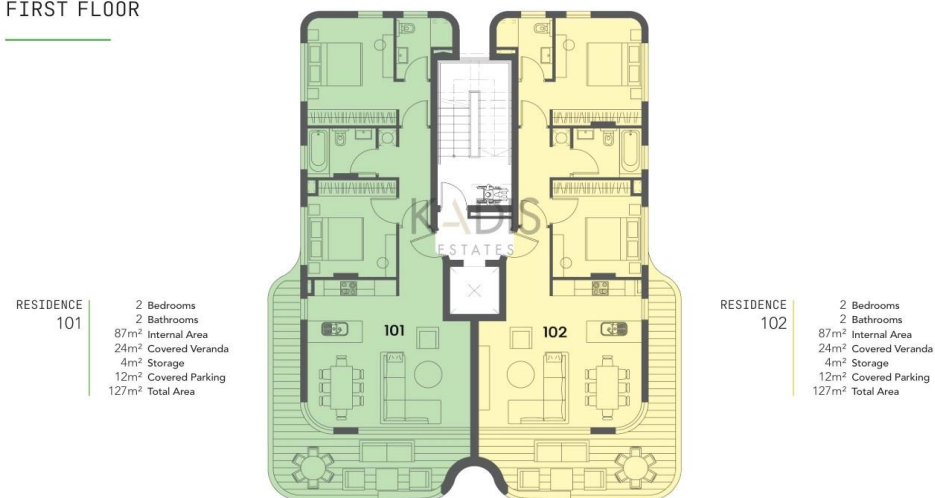

Property Info

Plot / Area Info

Additional info

Covered Area **87**
 Heating **Underfloor Heating, Yes**
 Air Conditioning **All rooms, Yes**

Parking **Covered, Yes**

Reference Number **7612**
 Property type **Apartment**
 Condition **Brand New**
 Bathrooms **2**
 View **Sea view**

Price change history

€522 000 on Sep 5, 2024
€525 000 on Apr 26, 2025

FLOOR PLAN GROUND FLOOR

FLOOR PLANS FIRST FLOOR

FLOOR PLANS

THIRD FLOOR

RESIDENCE 301
 2 Bedrooms
 2 Bathrooms
 87m² Internal Area
 21m² Covered Veranda
 4m² Storage
 12m² Covered Parking
 124m² Total Area

RESIDENCE 302
 2 Bedrooms
 2 Bathrooms
 87m² Internal Area
 21m² Covered Veranda
 5m² Storage
 12m² Covered Parking
 125m² Total Area

FLOOR PLANS

PENTHOUSES

RESIDENCE 401
 2 Bedrooms
 2 Bathrooms
 87m² Internal Area
 13m² Covered Veranda
 41m² Roof Garden
 5m² Storage
 12m² Covered Parking
 158m² Total Area

RESIDENCE 402
 2 Bedrooms
 2 Bathrooms
 87m² Internal Area
 13m² Covered Veranda
 41m² Roof Garden
 7m² Storage
 12m² Covered Parking
 160m² Total Area

FLOOR PLANS

ROOF GARDEN & STORAGES

RESIDENCE 401
 41m² Roof Garden