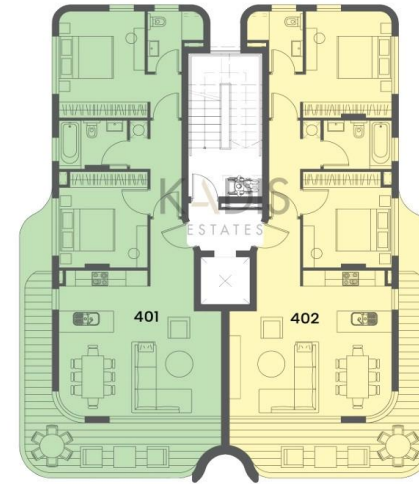

2 Bedroom Apartment for Sale in Limassol - Neapolis

- 2 bedrooms
- 2 W/C
- Internal Area 87m²
- Covered Verandas 21m²
- Covered Parking
- Storage
- Split unit system Air conditioning
- Electric shutters in bedrooms

Price change history

€522 000 on Sep 5, 2024
€525 000 on Apr 26, 2025

FLOOR PLAN GROUND FLOOR

FLOOR PLANS FIRST FLOOR

FLOOR PLANS

THIRD FLOOR

RESIDENCE 301
 2 Bedrooms
 2 Bathrooms
 87m² Internal Area
 21m² Covered Veranda
 4m² Storage
 12m² Covered Parking
 124m² Total Area

RESIDENCE 302
 2 Bedrooms
 2 Bathrooms
 87m² Internal Area
 21m² Covered Veranda
 5m² Storage
 12m² Covered Parking
 125m² Total Area

FLOOR PLANS

PENTHOUSES

RESIDENCE 401
 2 Bedrooms
 2 Bathrooms
 87m² Internal Area
 13m² Covered Veranda
 41m² Roof Garden
 5m² Storage
 12m² Covered Parking
 158m² Total Area

RESIDENCE 402
 2 Bedrooms
 2 Bathrooms
 87m² Internal Area
 13m² Covered Veranda
 41m² Roof Garden
 7m² Storage
 12m² Covered Parking
 160m² Total Area

FLOOR PLANS

ROOF GARDEN & STORAGES

RESIDENCE 401
 41m² Roof Garden