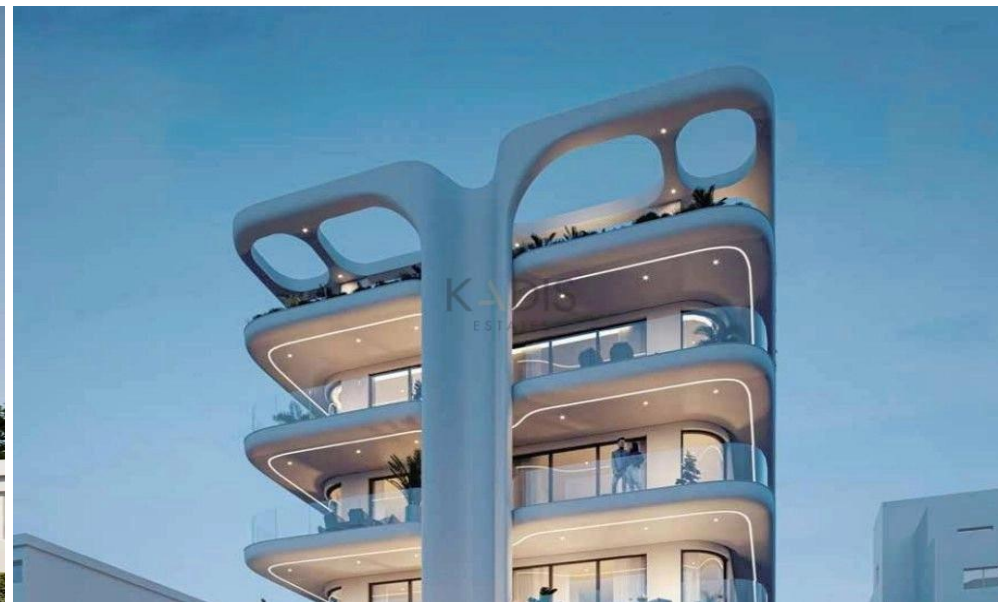

FLOOR PLAN GROUND FLOOR

FLOOR PLANS FIRST FLOOR