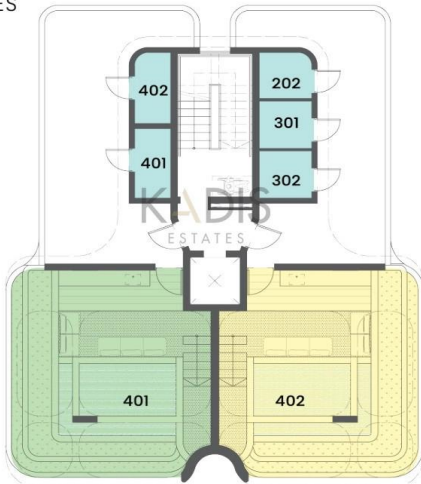

Price change history

€522 000 on Sep 5, 2024
€525 000 on Apr 26, 2025

FLOOR PLAN GROUND FLOOR

FLOOR PLANS FIRST FLOOR

FLOOR PLANS

THIRD FLOOR

RESIDENCE 301
 2 Bedrooms
 2 Bathrooms
 87m² Internal Area
 21m² Covered Veranda
 4m² Storage
 12m² Covered Parking
 124m² Total Area

RESIDENCE 302
 2 Bedrooms
 2 Bathrooms
 87m² Internal Area
 21m² Covered Veranda
 5m² Storage
 12m² Covered Parking
 125m² Total Area

FLOOR PLANS

PENTHOUSES

RESIDENCE 401
 2 Bedrooms
 2 Bathrooms
 87m² Internal Area
 13m² Covered Veranda
 41m² Roof Garden
 5m² Storage
 12m² Covered Parking
 158m² Total Area

RESIDENCE 402
 2 Bedrooms
 2 Bathrooms
 87m² Internal Area
 13m² Covered Veranda
 41m² Roof Garden
 7m² Storage
 12m² Covered Parking
 160m² Total Area

FLOOR PLANS

ROOF GARDEN & STORAGES

RESIDENCE 401
 41m² Roof Garden

STORAGE

RESIDENCE 402
 41m² Roof Garden