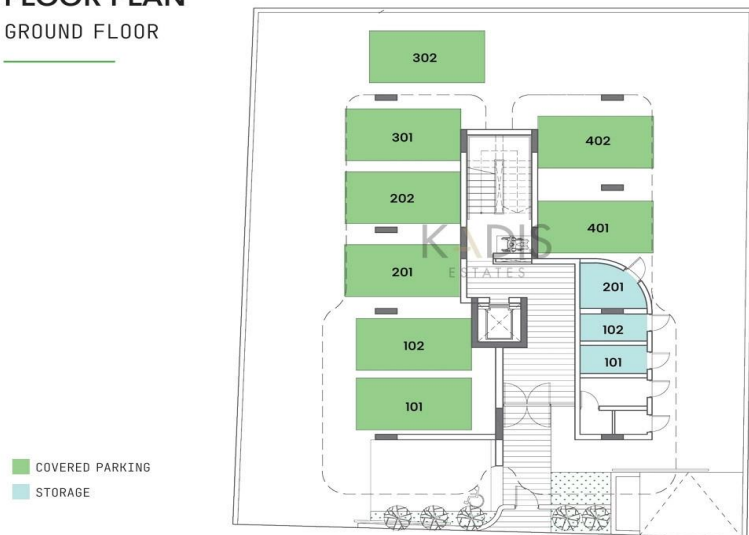

2 Bedroom Apartment for Sale in Limassol - Neapolis

- 2 bedrooms
- 2 W/C
- Internal Area 87m²
- Covered Verandas 21m²
- Covered Parking
- Storage
- Split unit system Air conditioning
- Electric shutters in bedrooms

Price change history

€522 000 on Sep 5, 2024
€525 000 on Apr 26, 2025

FLOOR PLAN GROUND FLOOR

FLOOR PLANS FIRST FLOOR

FLOOR PLANS

THIRD FLOOR

RESIDENCE 301
 2 Bedrooms
 2 Bathrooms
 87m² Internal Area
 21m² Covered Veranda
 4m² Storage
 12m² Covered Parking
 124m² Total Area