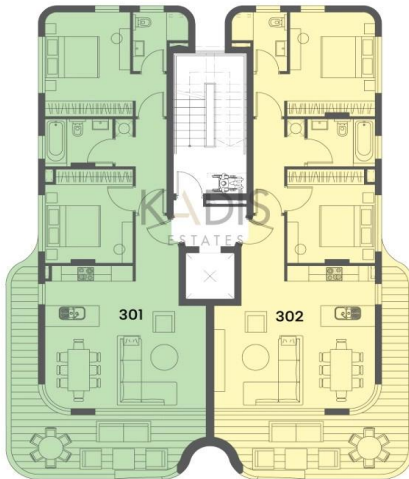

2 Bedroom Apartment for Sale in Limassol - Neapolis

- 2 bedrooms
- 2 W/C
- Internal Area 87m²
- Covered Verandas 21m²
- Covered Parking
- Storage
- Split unit system Air conditioning
- Electric shutters in bedrooms

Price change history

€522 000 on Sep 5, 2024
€525 000 on Apr 26, 2025

FLOOR PLAN GROUND FLOOR

FLOOR PLANS FIRST FLOOR

FLOOR PLANS

THIRD FLOOR

RESIDENCE 301
 2 Bedrooms
 2 Bathrooms
 87m² Internal Area
 21m² Covered Veranda
 4m² Storage
 12m² Covered Parking
 124m² Total Area

RESIDENCE 302
 2 Bedrooms
 2 Bathrooms
 87m² Internal Area
 21m² Covered Veranda
 5m² Storage
 12m² Covered Parking
 125m² Total Area

FLOOR PLANS

PENTHOUSES

RESIDENCE 401
 2 Bedrooms
 2 Bathrooms
 87m² Internal Area
 13m² Covered Veranda
 41m² Roof Garden
 5m² Storage
 12m² Covered Parking
 158m² Total Area

RESIDENCE 402
 2 Bedrooms
 2 Bathrooms
 87m² Internal Area
 13m² Covered Veranda
 41m² Roof Garden
 7m² Storage
 12m² Covered Parking
 160m² Total Area

FLOOR PLANS

ROOF GARDEN & STORAGES

RESIDENCE 401
 41m² Roof Garden