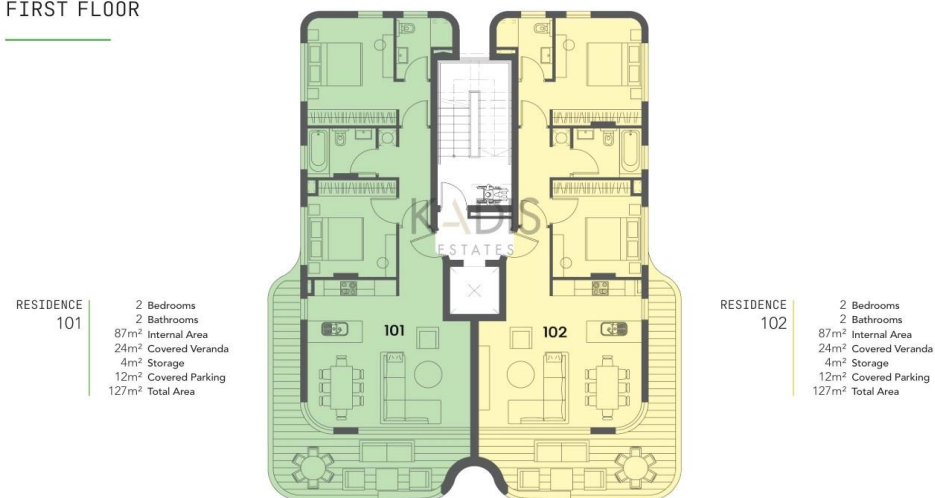

Price change history

€678 600 on Sep 5, 2024
 €675 000 on Apr 26, 2025

FLOOR PLAN GROUND FLOOR

FLOOR PLANS FIRST FLOOR

FLOOR PLANS

THIRD FLOOR

RESIDENCE 301
 2 Bedrooms
 2 Bathrooms
 87m² Internal Area
 21m² Covered Veranda
 4m² Storage
 12m² Covered Parking
 124m² Total Area

RESIDENCE 302
 2 Bedrooms
 2 Bathrooms
 87m² Internal Area
 21m² Covered Veranda
 5m² Storage
 12m² Covered Parking
 125m² Total Area

FLOOR PLANS

PENTHOUSES

RESIDENCE 401
 2 Bedrooms
 2 Bathrooms
 87m² Internal Area
 13m² Covered Veranda
 41m² Roof Garden
 5m² Storage
 12m² Covered Parking
 158m² Total Area

RESIDENCE 402
 2 Bedrooms
 2 Bathrooms
 87m² Internal Area
 13m² Covered Veranda
 41m² Roof Garden
 7m² Storage
 12m² Covered Parking
 160m² Total Area

FLOOR PLANS

ROOF GARDEN & STORAGES

RESIDENCE 401
 41m² Roof Garden