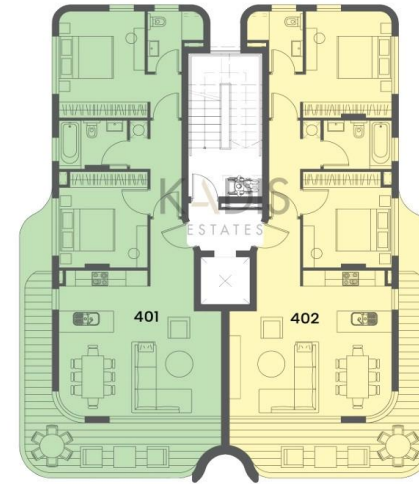

2 Bedroom Apartment for Sale in Limassol - Neapolis

- 2 bedrooms
- 2 W/C
- Internal Area 87m²
- Covered Verandas 13m²
- Roof Garden 41m²
- Swimming Pool
- Covered Parking
- Storage
- Split unit system Air conditioning
- Electric shutters in bedrooms

Price change history

€678 600 on Sep 5, 2024
 €675 000 on Apr 26, 2025

FLOOR PLAN GROUND FLOOR

FLOOR PLANS FIRST FLOOR

FLOOR PLANS

THIRD FLOOR

RESIDENCE 301
 2 Bedrooms
 2 Bathrooms
 87m² Internal Area
 21m² Covered Veranda
 4m² Storage
 12m² Covered Parking
 124m² Total Area

RESIDENCE 302
 2 Bedrooms
 2 Bathrooms
 87m² Internal Area
 21m² Covered Veranda
 5m² Storage
 12m² Covered Parking
 125m² Total Area

FLOOR PLANS

PENTHOUSES

RESIDENCE 401
 2 Bedrooms
 2 Bathrooms
 87m² Internal Area
 13m² Covered Veranda
 41m² Roof Garden
 5m² Storage
 12m² Covered Parking
 158m² Total Area

RESIDENCE 402
 2 Bedrooms
 2 Bathrooms
 87m² Internal Area
 13m² Covered Veranda
 41m² Roof Garden
 7m² Storage
 12m² Covered Parking
 160m² Total Area

FLOOR PLANS

ROOF GARDEN & STORAGES

RESIDENCE 401
 41m² Roof Garden