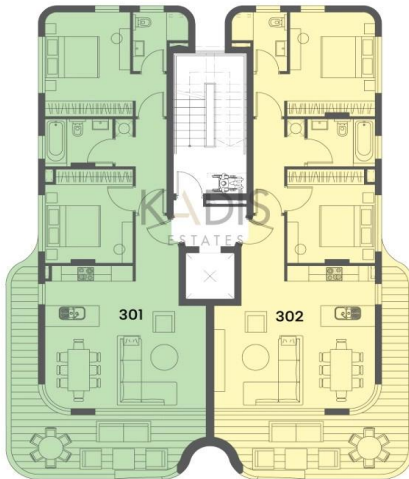

2 Bedroom Apartment for Sale in Limassol - Neapolis

- 2 bedrooms
- 2 W/C
- Internal Area 87m²
- Covered Verandas 13m²
- Roof Garden 41m²
- Swimming Pool
- Covered Parking
- Storage
- Split unit system Air conditioning
- Electric shutters in bedrooms

Price change history

€678 600 on Sep 5, 2024
 €675 000 on Apr 26, 2025

FLOOR PLAN GROUND FLOOR

FLOOR PLANS FIRST FLOOR

FLOOR PLANS

THIRD FLOOR

RESIDENCE 301
 2 Bedrooms
 2 Bathrooms
 87m² Internal Area
 21m² Covered Veranda
 4m² Storage
 12m² Covered Parking
 124m² Total Area

RESIDENCE 302
 2 Bedrooms
 2 Bathrooms
 87m² Internal Area
 21m² Covered Veranda
 5m² Storage
 12m² Covered Parking
 125m² Total Area

FLOOR PLANS

PENTHOUSES

RESIDENCE 401
 2 Bedrooms
 2 Bathrooms
 87m² Internal Area
 13m² Covered Veranda
 41m² Roof Garden
 5m² Storage
 12m² Covered Parking
 158m² Total Area

RESIDENCE 402
 2 Bedrooms
 2 Bathrooms
 87m² Internal Area
 13m² Covered Veranda
 41m² Roof Garden
 7m² Storage
 12m² Covered Parking
 160m² Total Area

FLOOR PLANS

ROOF GARDEN & STORAGES

RESIDENCE 401
 41m² Roof Garden