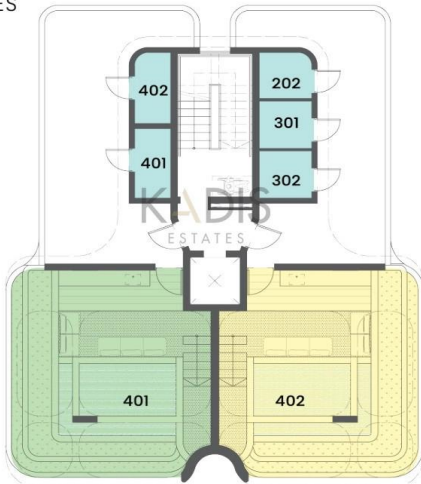

Price change history

€678 600 on Sep 5, 2024
 €675 000 on Apr 26, 2025

FLOOR PLAN GROUND FLOOR

FLOOR PLANS FIRST FLOOR

FLOOR PLANS

THIRD FLOOR

RESIDENCE 301
 2 Bedrooms
 2 Bathrooms
 87m² Internal Area
 21m² Covered Veranda
 4m² Storage
 12m² Covered Parking
 124m² Total Area

RESIDENCE 302
 2 Bedrooms
 2 Bathrooms
 87m² Internal Area
 21m² Covered Veranda
 5m² Storage
 12m² Covered Parking
 125m² Total Area

FLOOR PLANS

PENTHOUSES

RESIDENCE 401
 2 Bedrooms
 2 Bathrooms
 87m² Internal Area
 13m² Covered Veranda
 41m² Roof Garden
 5m² Storage
 12m² Covered Parking
 158m² Total Area

RESIDENCE 402
 2 Bedrooms
 2 Bathrooms
 87m² Internal Area
 13m² Covered Veranda
 41m² Roof Garden
 7m² Storage
 12m² Covered Parking
 160m² Total Area

FLOOR PLANS

ROOF GARDEN & STORAGES

RESIDENCE 401
 41m² Roof Garden

RESIDENCE 402
 41m² Roof Garden

STORAGE