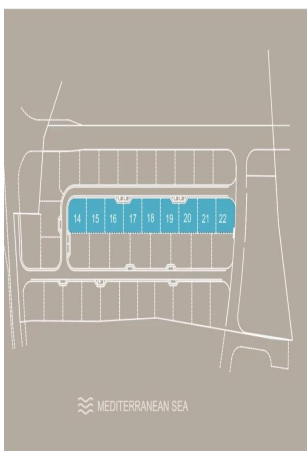

TYPE B FOUR BEDROOM | VILLA 14, 15, 16, 17, 18, 19, 20, 21 AND 22

VILLA	BED	PLOT / GARDEN	CARPORT	COVERED AREAS	COVERED VERANDAS	COV. ROOF GARDEN	EXTERNAL KIOSK - WC	TOTAL COVERED AREA	UNCOVERED VERANDAS	UNCOV. ROOF GARDEN
14	4	423.08 m²	25.80 m²	184.20 m²	1.2 m²	21.62 m²	5.7 m²	238.52 m²	60.56 m²	49.53 m²
15	4	437.80 m²	24.53 m²	184.20 m²	1.2 m²	21.62 m²	5.7 m²	237.25 m²	60.56 m²	49.53 m²
16	4	410.93 m²	24.53 m²	184.20 m²	1.2 m²	21.62 m²	5.7 m²	237.25 m²	60.56 m²	49.53 m²
17	4	410.93 m²	25.80 m²	184.20 m²	1.2 m²	21.62 m²	5.7 m²	238.52 m²	60.56 m²	49.53 m²
18	4	437.80 m²	24.53 m²	184.20 m²	1.2 m²	21.62 m²	5.7 m²	237.25 m²	60.56 m²	49.53 m²
19	4	410.93 m²	24.53 m²	184.20 m²	1.2 m²	21.62 m²	5.7 m²	237.25 m²	60.56 m²	49.53 m²
20	4	410.93 m²	25.80 m²	184.20 m²	1.2 m²	21.62 m²	5.7 m²	238.52 m²	60.56 m²	49.53 m²
21	4	437.81 m²	24.53 m²	184.20 m²	1.2 m²	21.62 m²	5.7 m²	237.25 m²	61.00 m²	49.53 m²
22	4	442.41 m²	24.53 m²	184.20 m²	1.2 m²	21.62 m²	5.7 m²	237.25 m²	61.00 m²	49.53 m²