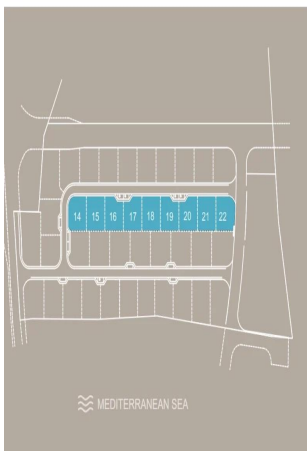

TYPE B FOUR BEDROOM | VILLA 14, 15, 16, 17, 18, 19, 20, 21 AND 22

VILLA	BED	PLOT / GARDEN	CARPORT	COVERED AREAS	COVERED VERANDAS	COV. ROOF GARDEN	EXTERNAL KIOSK - WC	TOTAL COVERED AREA	UNCOVERED VERANDAS	UNCOV. ROOF GARDEN
14	4	423.08 m²	25.80 m²	184.20 m²	1.2 m²	21.62 m²	5.7 m²	238.52 m²	60.56 m²	49.53 m²
15	4	437.80 m²	24.53 m²	184.20 m²	1.2 m²	21.62 m²	5.7 m²	237.25 m²	60.56 m²	49.53 m²
16	4	410.93 m²	24.53 m²	184.20 m²	1.2 m²	21.62 m²	5.7 m²	237.25 m²	60.56 m²	49.53 m²
17	4	410.93 m²	25.80 m²	184.20 m²	1.2 m²	21.62 m²	5.7 m²	238.52 m²	60.56 m²	49.53 m²
18	4	437.80 m²	24.53 m²	184.20 m²	1.2 m²	21.62 m²	5.7 m²	237.25 m²	60.56 m²	49.53 m²
19	4	410.93 m²	24.53 m²	184.20 m²	1.2 m²	21.62 m²	5.7 m²	237.25 m²	60.56 m²	49.53 m²
20	4	410.93 m²	25.80 m²	184.20 m²	1.2 m²	21.62 m²	5.7 m²	238.52 m²	60.56 m²	49.53 m²
21	4	437.81 m²	24.53 m²	184.20 m²	1.2 m²	21.62 m²	5.7 m²	237.25 m²	61.00 m²	49.53 m²
22	4	442.41 m²	24.53 m²	184.20 m²	1.2 m²	21.62 m²	5.7 m²	237.25 m²	61.00 m²	49.53 m²