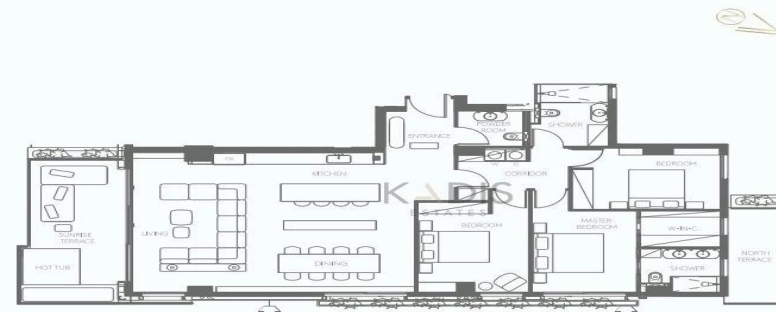

TYPICAL SUNRISE TERRACE | 3 BEDROOM APARTMENT
FLOORS: 1ST | 2ND | 3RD | 4TH | 5TH | 6TH

HT: Hot Tub | W: Wardrobe | WD: Washer Dryer | PR: Powder Room