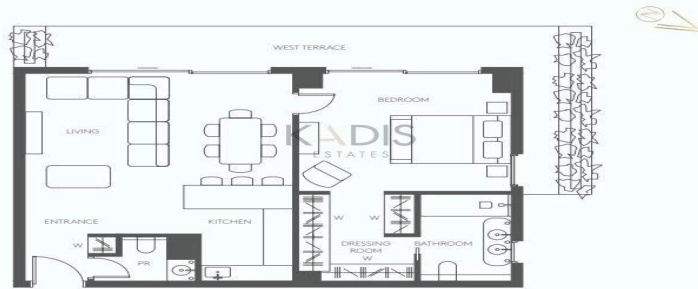

## Price change history

€2 535 000 on Sep 11, 2024

**TYPICAL WEST TERRACE | 1 BEDROOM APARTMENT**  
 FLOORS: 1ST | 2ND | 3RD | 4TH | 5TH | 6TH

W: Wardrobe | PR: Powder Room

**TYPICAL SUNSET TERRACE | 2 BEDROOM APARTMENT**  
 FLOORS: 1ST | 2ND | 3RD | 4TH | 5TH | 6TH