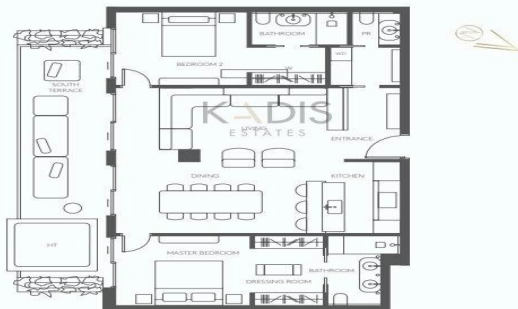

TYPICAL SOUTH TERRACE | 2 BEDROOM APARTMENT
FLOORS: 1ST | 2ND | 3RD | 4TH | 5TH | 6TH

HT: Hot Tub | W: Wardrobe | WD: Washer Dryer | PR: Powder Room