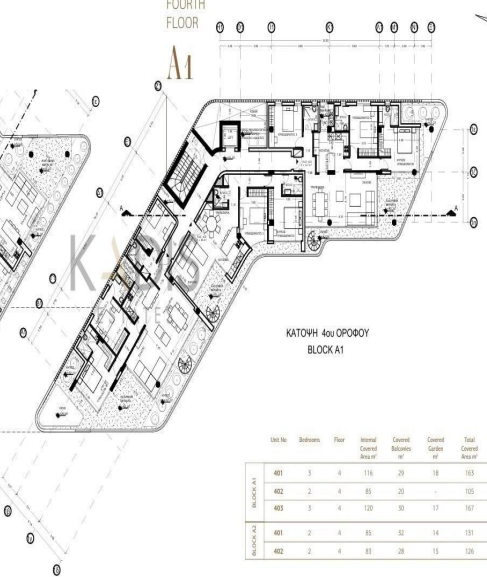

FOURTH FLOOR
A1