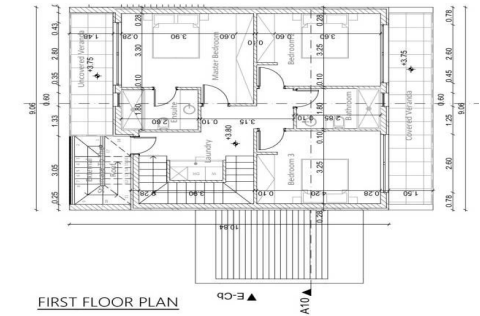

Price change history

€515 000 on Feb 27, 2025

MACTED DI & N
TYPE C

GROUND FLOOR PLAN

ROOF PLAN

FIRST FLOOR PLAN

SECTIONS A11-A11

SECTIONS