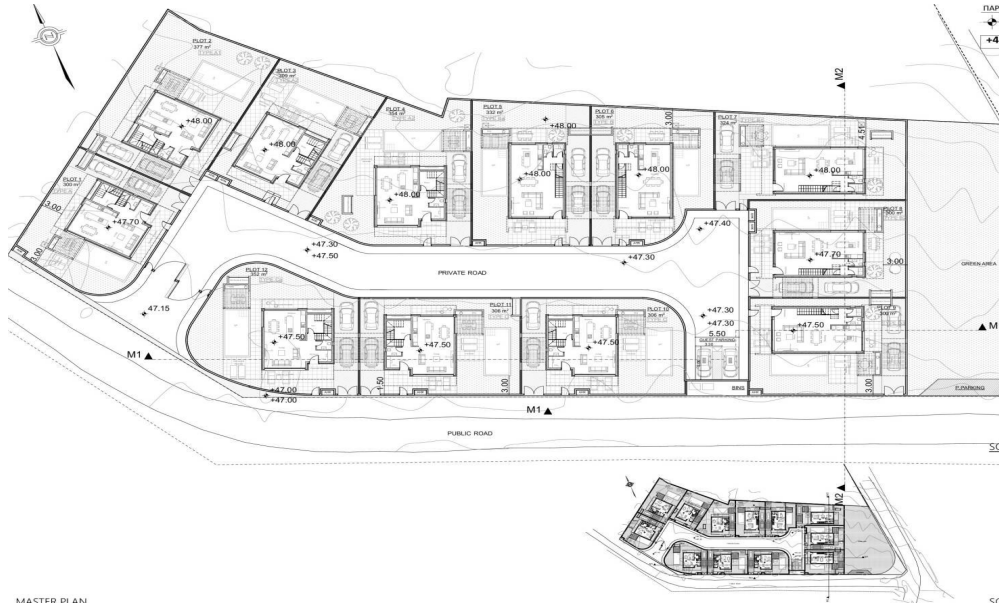

GROUND FLOOR PLAN

MACTED DI & N
TYPE C