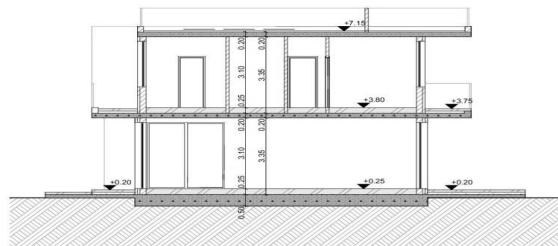

Price change history

€515 000 on Feb 27, 2025

MACTED DI & N
TYPE C

GROUND FLOOR PLAN

ROOF PLAN

FIRST FLOOR PLAN

SECTIONS A11-A11

SECTIONS