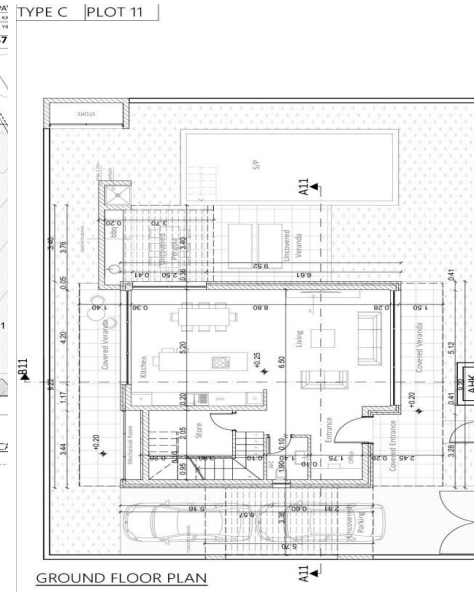

Price change history

€515 000 on Feb 27, 2025

MACTED DI & N
TYPE C

GROUND FLOOR PLAN

ROOF PLAN

FIRST FLOOR PLAN

SECTIONS A11-A11

SECTIONS