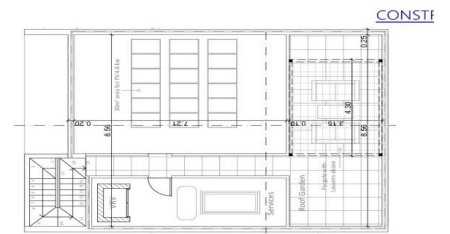

Price change history

€515 000 on Feb 27, 2025

MACTED DI & N
TYPE C

GROUND FLOOR PLAN

ROOF PLAN

FIRST FLOOR PLAN

SECTIONS A11-A11

SECTIONS