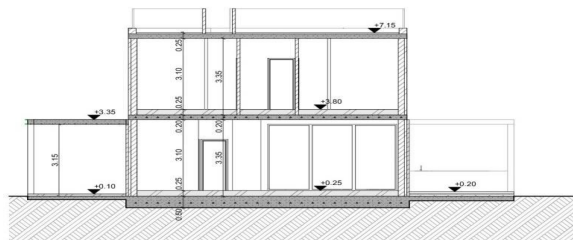

Price change history

€515 000 on Feb 27, 2025

MACTED DI & N
TYPE C

GROUND FLOOR PLAN

ROOF PLAN

FIRST FLOOR PLAN

SECTIONS A11-A11

SECTIONS