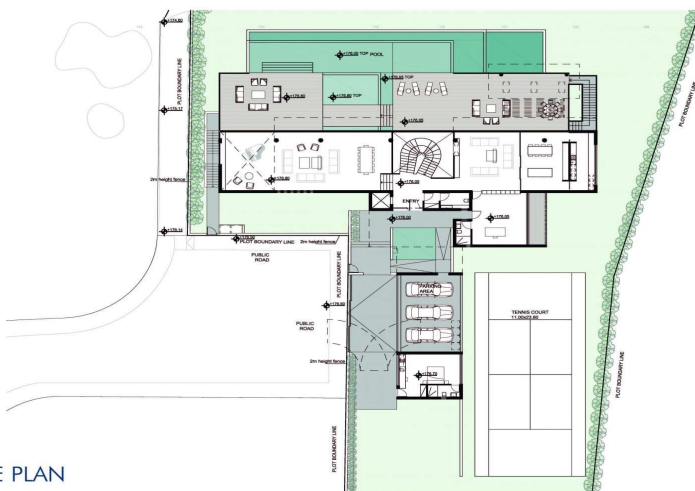

## Price change history

€4 830 000 on Apr 8, 2025

GROUND FLOOR PLAN

GROUND FLOOR PLAN OF GUEST HOUSE AND GARAGE

SITE PLAN

BASEMENT PLAN