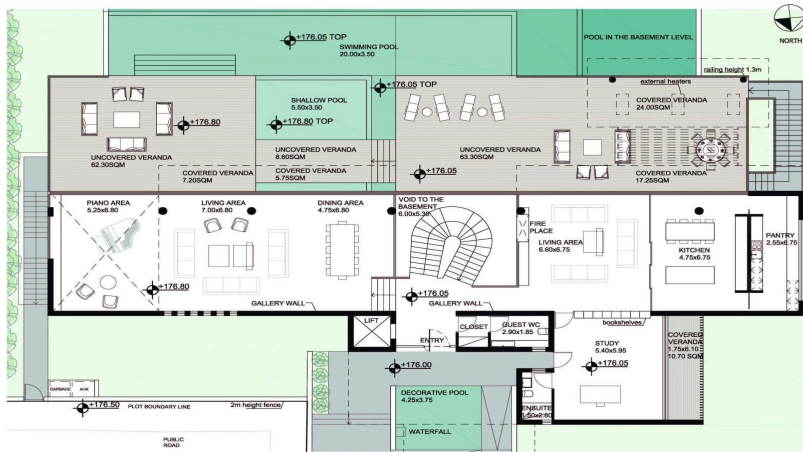

## Price change history

€4 830 000 on Apr 8, 2025

GROUND FLOOR PLAN

GROUND FLOOR PLAN OF GUEST HOUSE AND GARAGE

SITE PLAN

BASEMENT PLAN