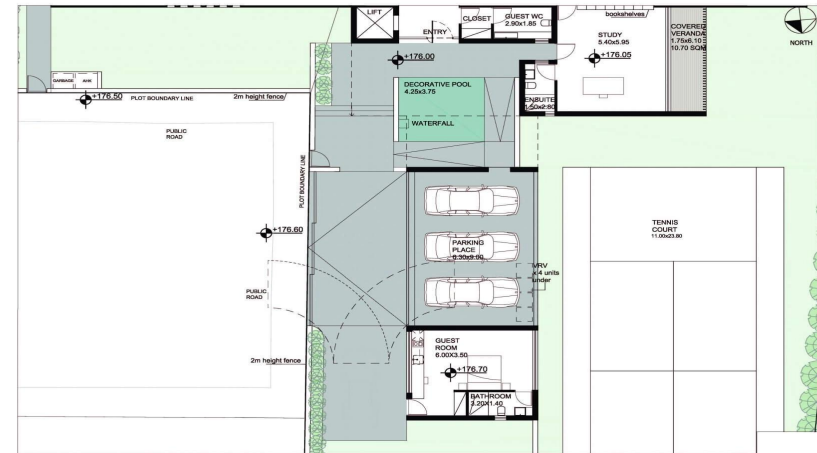

## Price change history

€4 830 000 on Apr 8, 2025

GROUND FLOOR PLAN

GROUND FLOOR PLAN OF GUEST HOUSE AND GARAGE

SITE PLAN

BASEMENT PLAN