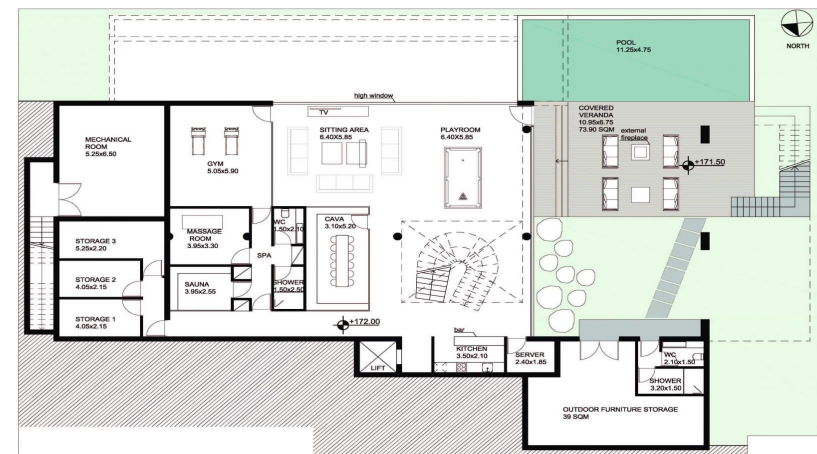

## Price change history

€4 830 000 on Apr 8, 2025

GROUND FLOOR PLAN

GROUND FLOOR PLAN OF GUEST HOUSE AND GARAGE

SITE PLAN

BASEMENT PLAN