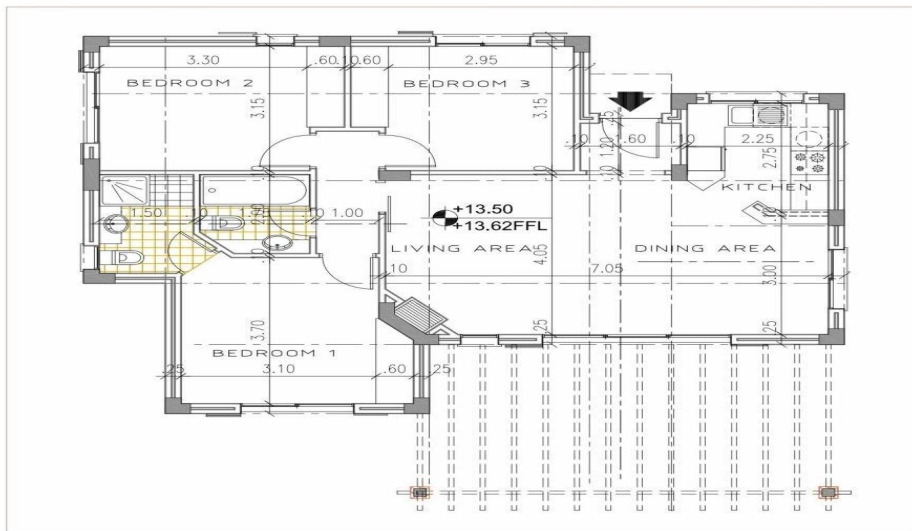

PRELIMINARY GROUND FLOOR