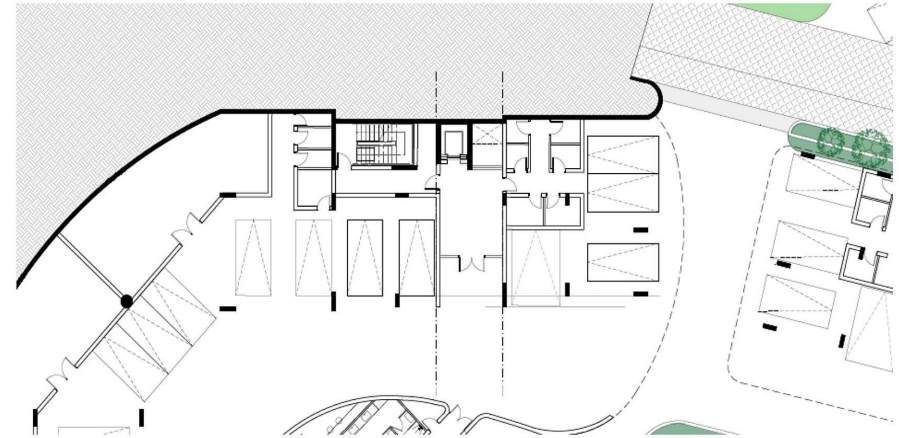

Price change history

€405 000 on Apr 8, 2025
 €425 000 on Apr 29, 2025
 €440 000 on Oct 16, 2025
 €460 000 on Mar 17, 2026

BUILDING C
FIRST FLOOR

BUILDING C
LOWER GROUND FLOOR

BUILDING C
GROUND FLOOR

MASTERPLAN