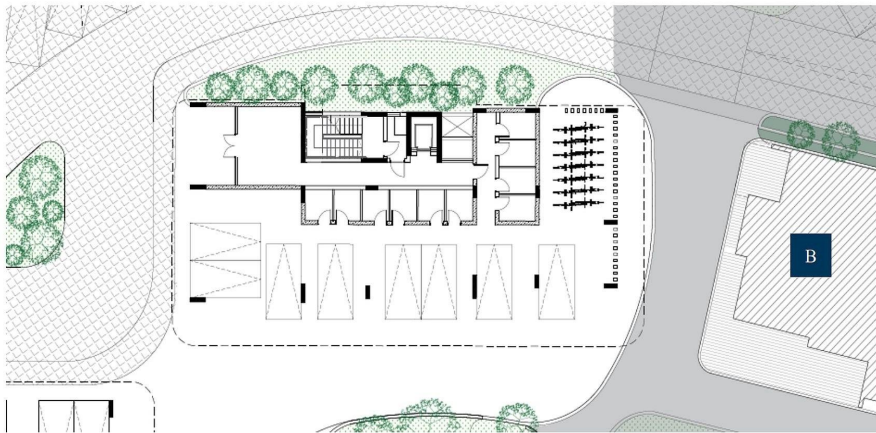

Price change history

€405 000 on Apr 8, 2025
 €425 000 on Apr 29, 2025
 €440 000 on Oct 16, 2025
 €460 000 on Mar 17, 2026

BUILDING C
FIRST FLOOR

BUILDING C
LOWER GROUND FLOOR

BUILDING C
GROUND FLOOR

MASTERPLAN