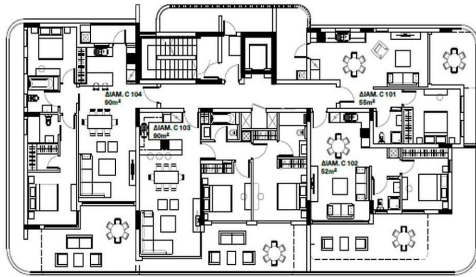

Price change history

€405 000 on Apr 8, 2025
 €425 000 on Apr 29, 2025
 €440 000 on Oct 16, 2025
 €460 000 on Mar 17, 2026

BUILDING C
FIRST FLOOR

BUILDING C
LOWER GROUND FLOOR

BUILDING C
GROUND FLOOR

MASTERPLAN