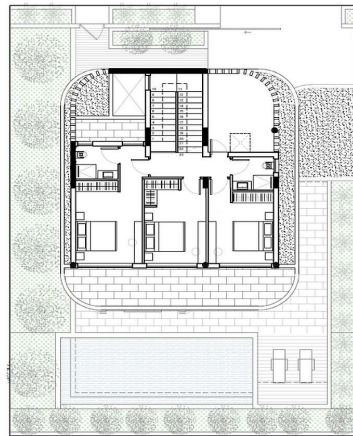

## Price change history

- €880 000 on Apr 8, 2025
- €905 000 on Apr 30, 2025
- €920 000 on Nov 19, 2025
- €970 000 on Mar 17, 2026

VILLAS 1 - 7  
THREE-BEDROOM VILLAS

MASTERPLAN

GROUND FLOOR

FIRST FLOOR