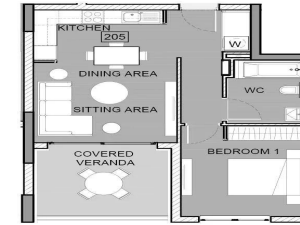

Price change history

€620 000 on Apr 8, 2025

• floor plans block b

2nd Floor

Unit N°	Total Area, m ²
201	200.20
202	151.10
203	153.75
204	137.53
205	93.46

• floor plans block b

ground floor

• master plan
block a