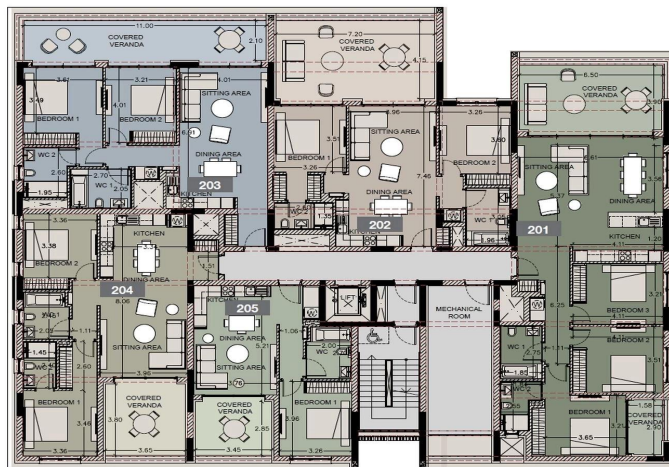

Property Info

Covered Area	69
Covered Veranda	12
Floor Number	2
Total Number of Floors	5
Energy Efficiency	A
Heating	Underfloor Heating, Yes
Air Conditioning	All rooms, Yes

Plot / Area Info

Pool	Common, Yes
Parking	Covered, Yes

Price change history

€620 000 on Apr 8, 2025

• floor plans block b

2nd Floor

Unit N°	Total Area, m ²
201	200.20
202	151.10
203	153.75
204	137.53
205	93.46

• floor plans block b

ground floor

• master plan
block a