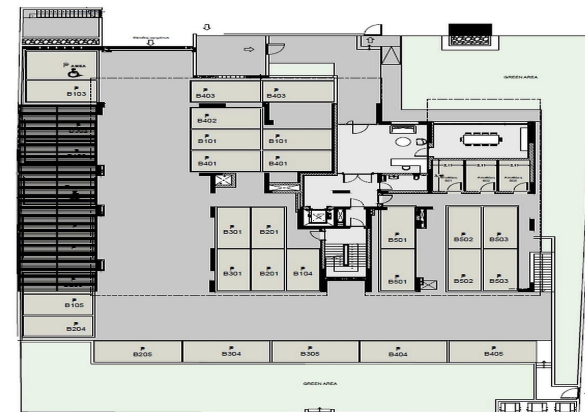

Price change history

€620 000 on Apr 8, 2025

• floor plans block b

2nd Floor

Unit N°	Total Area, m ²
201	200.20
202	151.10
203	153.75
204	137.53
205	93.46

• floor plans block b

ground floor

• master plan
block a