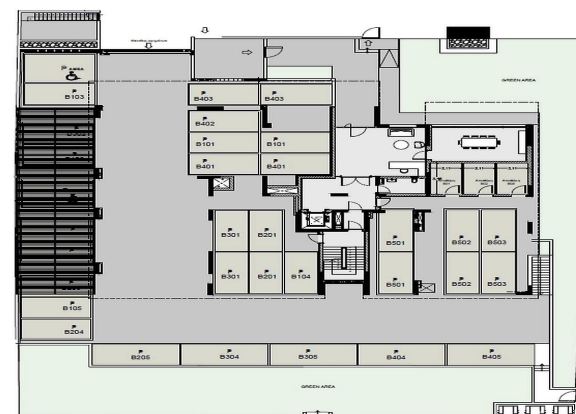

Price change history

€620 000 on Apr 8, 2025

• floor plans block b

2nd Floor

Unit N°	Total Area, m ²
201	200.20
202	151.10
203	153.75
204	137.53
205	93.46

• floor plans block b

ground floor

• master plan
block a