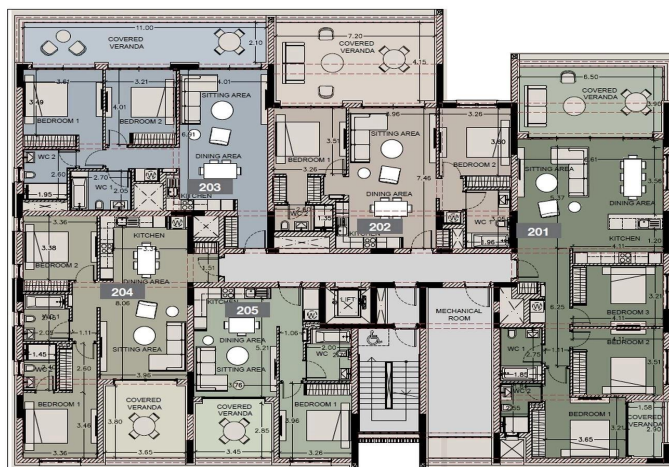

1 Bedroom Apartment for Sale in Germasogeia, Limassol District

A magnificent project in the heart of an exclusive high end area that offers an opulent lifestyle with tranquillity and serenity. Each luxurious apartment is created to be enriched by your vision, using floor to ceiling windows looking out to breathtaking views of the vibrant city and neighbouring hills as your backdrop. Experience a comfortable sophisticated home kitted out with those homely touches and well thought out details. Each apartment provides an intelligent and functional design that inspires that feeling of pure luxury. All the residences welcome you with contemporary gourmet quality kitchen layouts, living and dining areas designed perfectly for food preparation and entertain...

Property Info

Plot / Area Info

Additional info

Covered Area	69
Covered Veranda	12
Floor Number	2
Total Number of Floors	5
Energy Efficiency	A
Heating	Underfloor Heating, Yes
Air Conditioning	All rooms, Yes

Price change history

€620 000 on Apr 8, 2025

• floor plans block b

2nd Floor

Unit N°	Total Area, m ²
201	200.20
202	151.10
203	153.75
204	137.53
205	93.46

• floor plans block b

ground floor

• master plan
block a