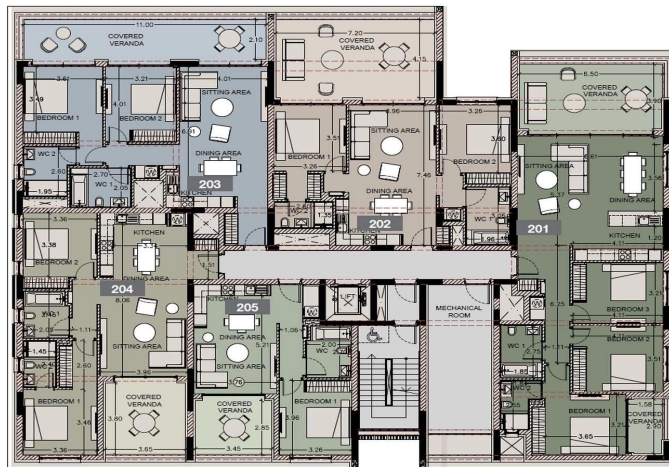

Price change history

€620 000 on Apr 8, 2025

• floor plans block b

2nd Floor

Unit N°	Total Area, m ²
201	200.20
202	151.10
203	153.75
204	137.53
205	93.46

• floor plans block b

ground floor

• master plan
block a