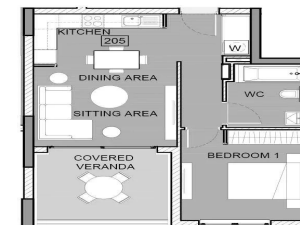

Property Info

Plot / Area Info

Additional info

Covered Area	69
Covered Veranda	12
Floor Number	2
Total Number of Floors	5
Energy Efficiency	A
Heating	Underfloor Heating, Yes
Air Conditioning	All rooms, Yes

Price change history

€620 000 on Apr 8, 2025

• floor plans block b

2nd Floor

Unit N°	Total Area, m ²
201	200.20
202	151.10
203	153.75
204	137.53
205	93.46

• floor plans block b

ground floor

• master plan
block a