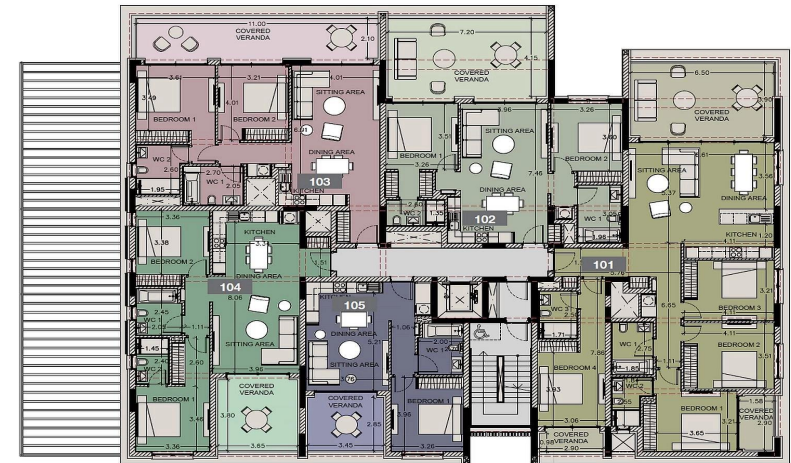

Price change history

€610 000 on Apr 8, 2025

• floor plans block b

1st Floor

Unit N°	Total Area, m ²
101	244.98
102	184.29
103	184.63
104	138.32
105	93.16

• floor plans block b

ground floor

• master plan