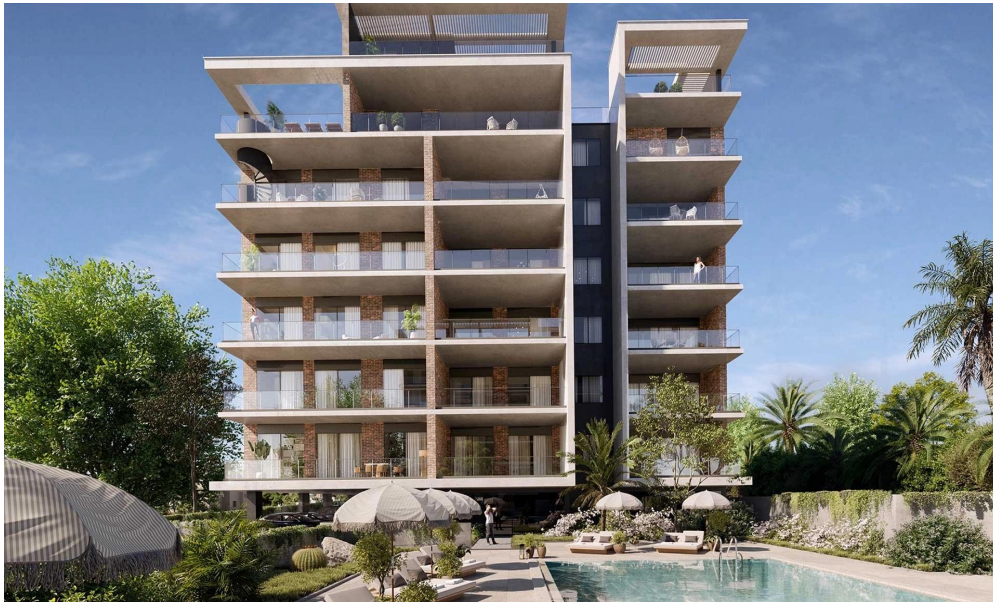

• floor plans block b

1st Floor

Unit N°	Total Area, m²
101	244.98
102	184.29
103	184.63
104	138.32
105	93.16

• floor plans block b

ground floor

• master plan

block a

block b