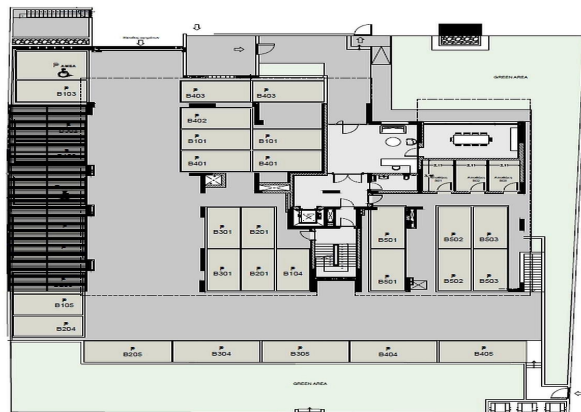

Price change history

€610 000 on Apr 8, 2025

• floor plans block b

1st Floor

Unit N°	Total Area, m ²
101	244.98
102	184.29
103	184.63
104	138.32
105	93.16

• floor plans block b

ground floor

• master plan