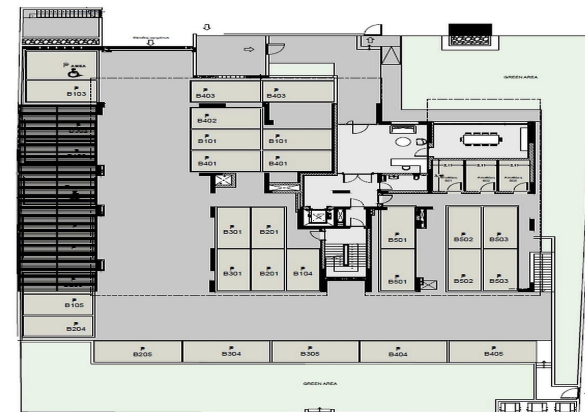

Price change history

€630 000 on Apr 8, 2025

• floor plans block b

3rd Floor

Unit N°	Total Area, m ²
301	244.05
302	151.35
303	153.17
304	137.25
305	93.67

• floor plans block b

ground floor

• master plan
block a