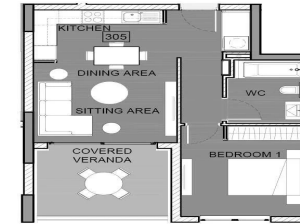

Property Info

Covered Area	69
Covered Veranda	12
Floor Number	3
Total Number of Floors	5
Energy Efficiency	A
Heating	Underfloor Heating, Yes
Air Conditioning	All rooms, Yes

Plot / Area Info

Pool	Common, Yes
Parking	Covered, Yes

Price change history

€630 000 on Apr 8, 2025

• floor plans block b

3rd Floor

Unit N°	Total Area, m ²
301	244.05
302	151.35
303	153.17
304	137.25
305	93.67

• floor plans block b

ground floor

• master plan
block a