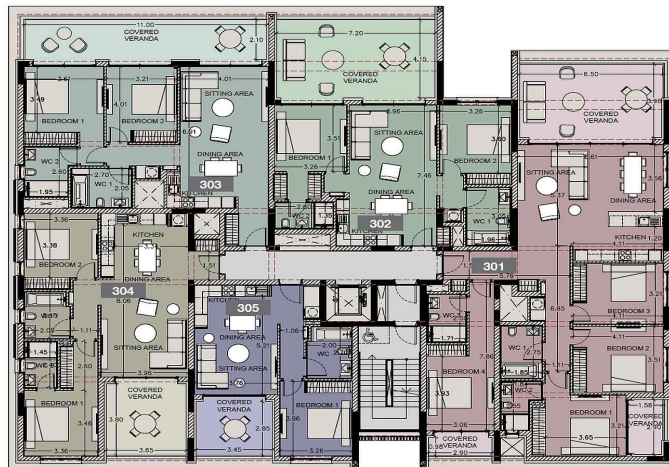

Price change history

€630 000 on Apr 8, 2025

• floor plans block b

3rd Floor

Unit N°	Total Area, m ²
301	244.05
302	151.35
303	153.17
304	137.25
305	93.67

• floor plans block b

ground floor

• master plan
block a