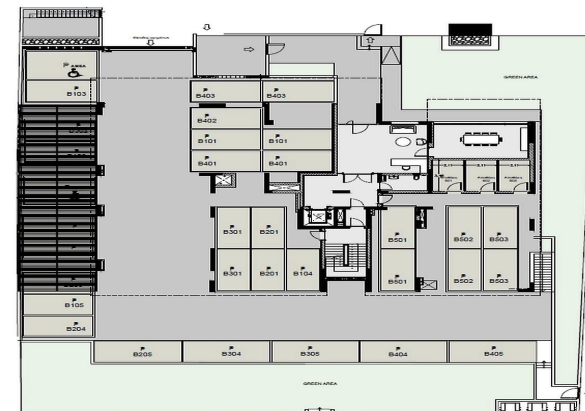

Price change history

€1 030 000 on Apr 8, 2025

• floor plans block b

4th Floor

Unit N°	Total Area, m ²
401	244.65
402	153.69
403	165.03
404	137.65
405	95.38

• floor plans block b

ground floor

• master plan
block a