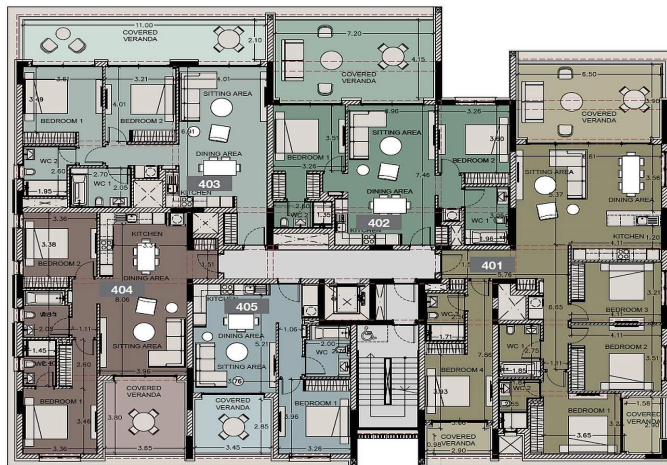

Property Info

Plot / Area Info

Additional info

Covered Area	122
Covered Veranda	28
Floor Number	4
Total Number of Floors	5
Energy Efficiency	A
Heating	Underfloor Heating, Yes
Air Conditioning	All rooms, Yes

Price change history

€1 030 000 on Apr 8, 2025

• floor plans block b

4th Floor

Unit N°	Total Area, m²
401	244.65
402	153.69
403	165.03
404	137.65
405	95.38

• floor plans block b

ground floor

• master plan
block a