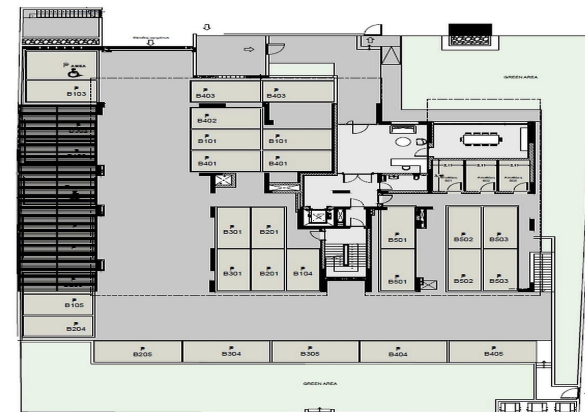

Price change history

€1 030 000 on Apr 8, 2025

• floor plans block b

4th Floor

Unit N°	Total Area, m²
401	244.65
402	153.69
403	165.03
404	137.65
405	95.38

• floor plans block b

ground floor

• master plan
block a