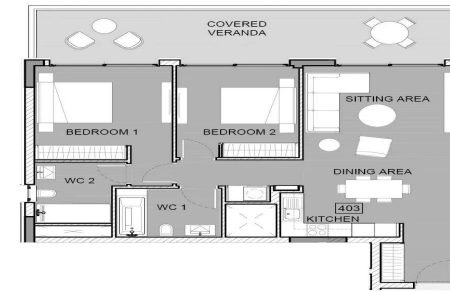

Price change history

€1 030 000 on Apr 8, 2025

• floor plans block b

4th Floor

Unit N°	Total Area, m ²
401	244.65
402	153.69
403	165.03
404	137.65
405	95.38

• floor plans block b

ground floor

• master plan
block a