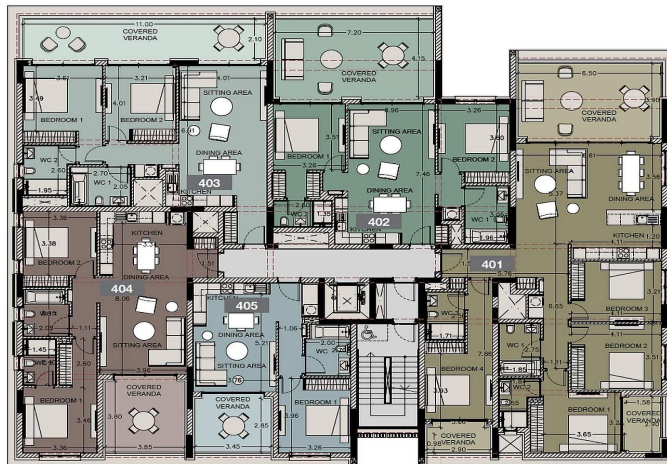

Property Info

Covered Area	122
Covered Veranda	28
Floor Number	4
Total Number of Floors	5
Energy Efficiency	A
Heating	Underfloor Heating, Yes
Air Conditioning	All rooms, Yes

Plot / Area Info

Pool	Common, Yes
Parking	Covered, Yes

Price change history

€1 030 000 on Apr 8, 2025

• floor plans block b

4th Floor

Unit N°	Total Area, m²
401	244.65
402	153.69
403	165.03
404	137.65
405	95.38

• floor plans block b

ground floor

• master plan
block a