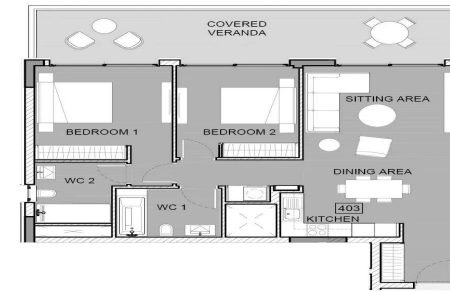

Price change history

€1 030 000 on Apr 8, 2025

• floor plans block b

4th Floor

Unit N°	Total Area, m²
401	244.65
402	153.69
403	165.03
404	137.65
405	95.38

• floor plans block b

ground floor

• master plan
block a