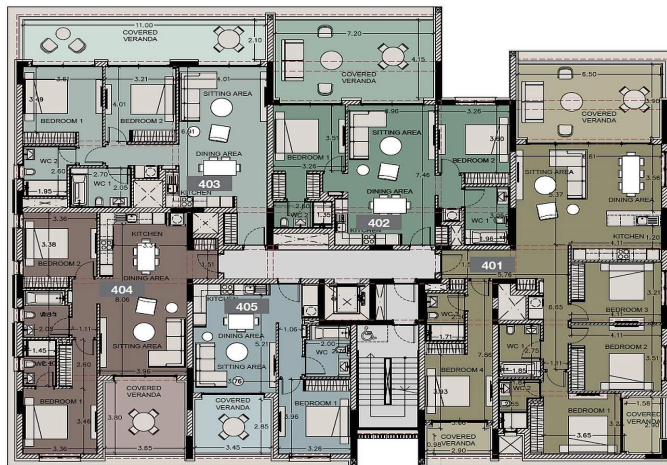

Property Info

Covered Area	122
Covered Veranda	28
Floor Number	4
Total Number of Floors	5
Energy Efficiency	A
Heating	Underfloor Heating, Yes
Air Conditioning	All rooms, Yes

Plot / Area Info

Pool	Common, Yes
Parking	Covered, Yes

Price change history

€1 030 000 on Apr 8, 2025

• floor plans block b

4th Floor

Unit N°	Total Area, m ²
401	244.65
402	153.69
403	165.03
404	137.65
405	95.38

• floor plans block b

ground floor

• master plan
block a