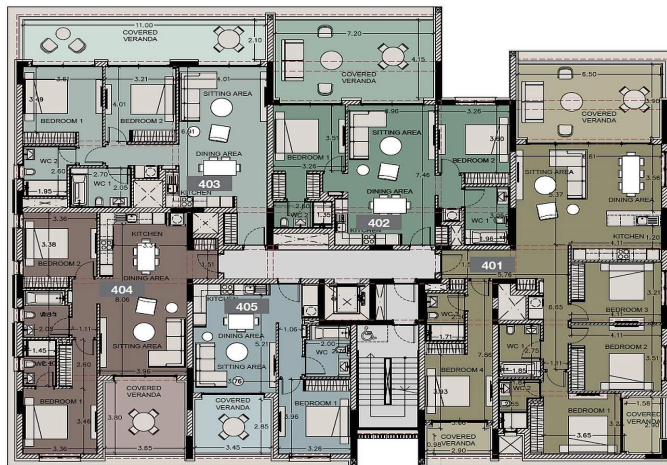

1 Bedroom Apartment for Sale in Germasogeia, Limassol District

A magnificent project in the heart of an exclusive high end area that offers an opulent lifestyle with tranquillity and serenity. Each luxurious apartment is created to be enriched by your vision, using floor to ceiling windows looking out to breathtaking views of the vibrant city and neighbouring hills as your backdrop. Experience a comfortable sophisticated home kitted out with those homely touches and well thought out details. Each apartment provides an intelligent and functional design that inspires that feeling of pure luxury. All the residences welcome you with contemporary gourmet quality kitchen layouts, living and dining areas designed perfectly for food preparation and entertain...

Price change history

€640 000 on Apr 8, 2025

• floor plans block b

4th Floor

Unit N°	Total Area, m ²
401	244.65
402	153.69
403	165.03
404	137.65
405	95.38

• floor plans block b

ground floor

• master plan
block a