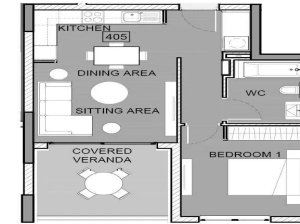

Property Info

Covered Area	69
Covered Veranda	12
Floor Number	4
Total Number of Floors	5
Energy Efficiency	A
Heating	Underfloor Heating, Yes
Air Conditioning	All rooms, Yes

Plot / Area Info

Pool	Common, Yes
Parking	Covered, Yes

Price change history

€640 000 on Apr 8, 2025

• floor plans block b

4th Floor

Unit N°	Total Area, m ²
401	244.65
402	153.69
403	165.03
404	137.65
405	95.38

• floor plans block b

ground floor

• master plan
block a