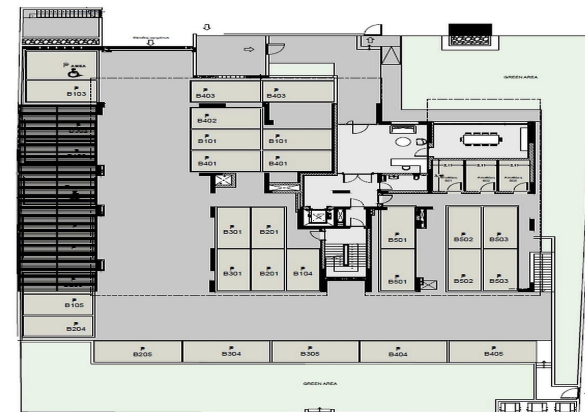

Price change history

€640 000 on Apr 8, 2025

• floor plans block b

4th Floor

Unit N°	Total Area, m ²
401	244.65
402	153.69
403	165.03
404	137.65
405	95.38

• floor plans block b

ground floor

• master plan
block a