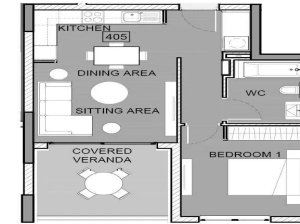

Property Info

Covered Area	69
Covered Veranda	12
Floor Number	4
Total Number of Floors	5
Energy Efficiency	A
Heating	Underfloor Heating, Yes
Air Conditioning	All rooms, Yes

Plot / Area Info

Pool	Common, Yes
Parking	Covered, Yes

Price change history

€640 000 on Apr 8, 2025

• floor plans block b

4th Floor

Unit N°	Total Area, m²
401	244.65
402	153.69
403	165.03
404	137.65
405	95.38

• floor plans block b

ground floor

• master plan
block a