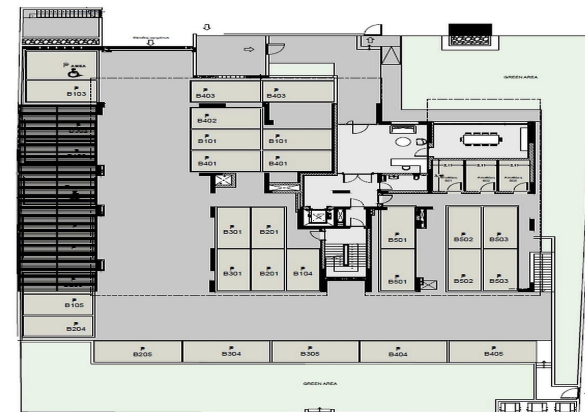

Price change history

€640 000 on Apr 8, 2025

• floor plans block b

4th Floor

Unit N°	Total Area, m²
401	244.65
402	153.69
403	165.03
404	137.65
405	95.38

• floor plans block b

ground floor

• master plan
block a