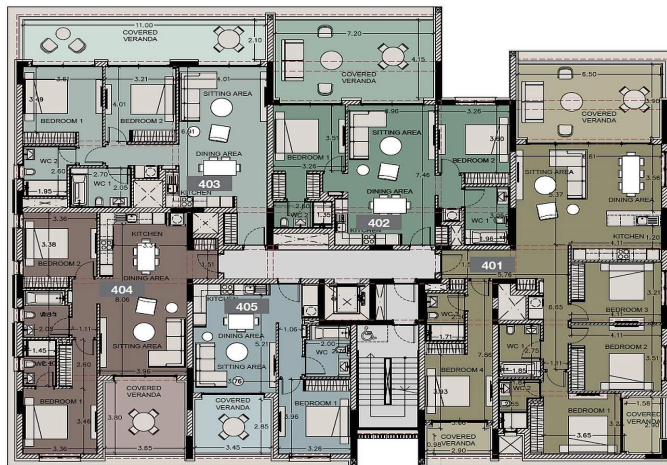

1 Bedroom Apartment for Sale in Germasogeia, Limassol District

A magnificent project in the heart of an exclusive high end area that offers an opulent lifestyle with tranquillity and serenity. Each luxurious apartment is created to be enriched by your vision, using floor to ceiling windows looking out to breathtaking views of the vibrant city and neighbouring hills as your backdrop. Experience a comfortable sophisticated home kitted out with those homely touches and well thought out details. Each apartment provides an intelligent and functional design that inspires that feeling of pure luxury. All the residences welcome you with contemporary gourmet quality kitchen layouts, living and dining areas designed perfectly for food preparation and entertain...

Price change history

€640 000 on Apr 8, 2025

• floor plans block b

4th Floor

Unit N°	Total Area, m²
401	244.65
402	153.69
403	165.03
404	137.65
405	95.38

• floor plans block b

ground floor

• master plan
block a