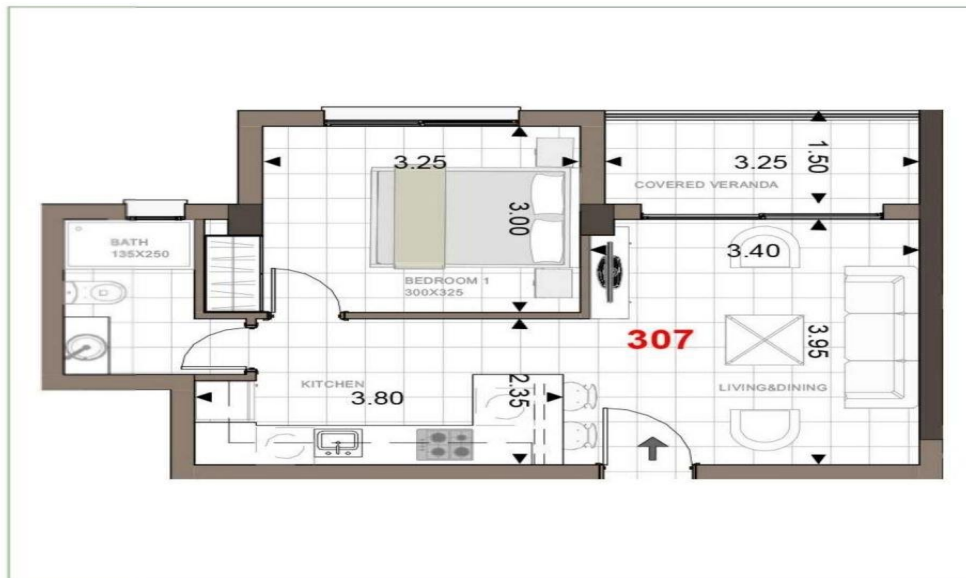

## Price change history

€230 000 on Apr 8, 2025

THE  
PRELIMINARY  
MASTER  
PLAN

- 1 Gated Entry
- 2 Resident's Club with:
  - Reception
  - Snack Bar
  - Mini Market
  - Gym
  - Spa (Sauna/Steam & Treatment Rooms)
- 3 2 Adult Pools
- 4 Children's Pools
- 5 Private Landscaped Gardens and Kids Area
- 6 Tennis Court
- 6 Adjoining Public Green Areas