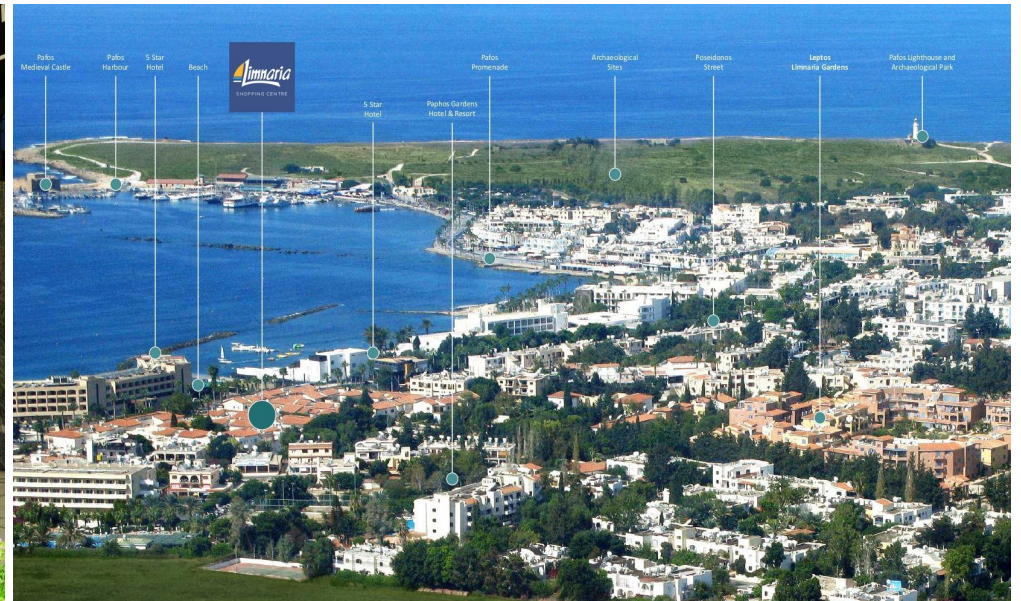

### Limnaria Westpark Shop S106

Positioned within the bustling tourist hub of Kato Paphos, the shop forms an integral part of the shopping center within the renowned Limnaria Westpark development. Its prime location offers a remarkable advantage, as it overlooks the majestic sea and resides in close proximity to a plethora of hotels, making it an optimal choice for your business to thrive. Additionally, the shop's strategic positioning ensures easy accessibility, with the harbor just a brief 5-minute walk away. Seize the opportunity to establish your business in this ideal setting, attracting customers and fostering success.

€124 000 on Oct 5, 2023

LOCATION MAP

- 1 Leptos Limnaria Gardens
- 2 Leptos Limnaria Villas
- 3 Paphos Gardens Hotel and Resort
- 4 Aloe Hotel
- 5 Amavi Hotel
- 6 Blue Flag Municipal Beach
- 7 Almyra Hotel
- 8 Alexander the Great Hotel
- 9 Annabelle Hotel
- 10 Municipal Baths