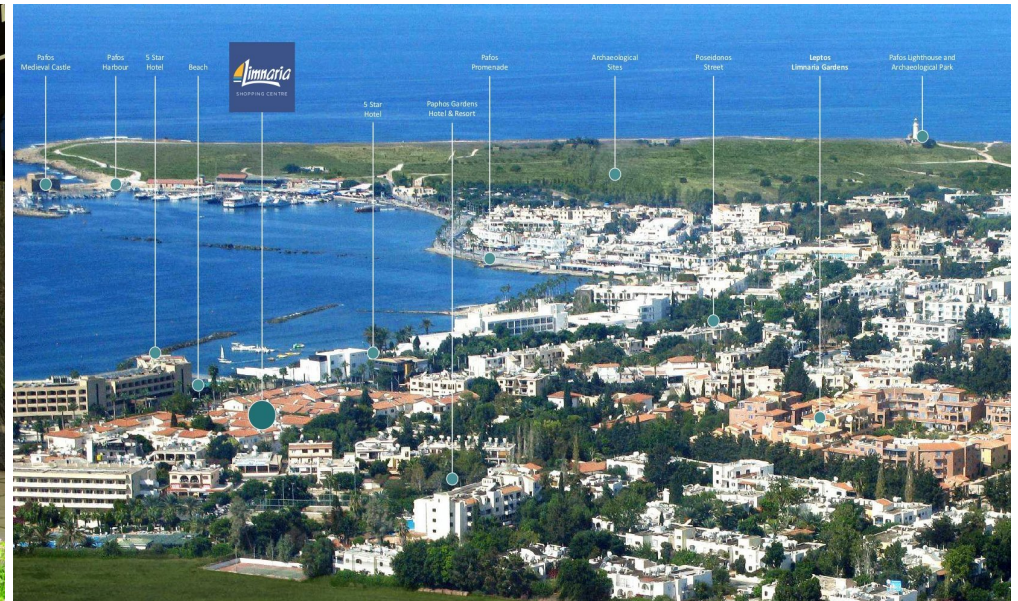

LOCATION MAP

- 1 Leptos Limnaria Gardens
- 2 Leptos Limnaria Villas
- 3 Paphos Gardens Hotel and Resort
- 4 Aloe Hotel
- 5 Amavi Hotel
- 6 Blue Flag Municipal Beach
- 7 Almyra Hotel
- 8 Alexander the Great Hotel
- 9 Annabelle Hotel
- 10 Municipal Baths

DRIVING DISTANCES (FROM LIMNARIA SHOPPING CENTRE)

1 Nearest beach	100 metres
2 Paphos harbour and promenade	1 minute
3 Archaeological sites	5 minutes
4 Main shopping mall	6 minutes
5 Paphos Town Centre	8 minutes
6 Paphos Old Town	8 minutes
7 Iasis Private Hospital	5 minutes
8 Neapolis Smart EcoCity	2 minutes
9 Paphos General Hospital	10 minutes
10 Highway to/from other cities	9 minutes
11 Paphos International Airport	15 minutes
12 Leptos Apollo Beach Villas	10 minutes
13 The Golden Mile	11 minutes
14 Leptos Adonis Beach Villas	11 minutes
15 Leptos Head Office	1 minute
16 Paphos Gardens Holiday Resort	1 minute
17 Neapolis University Pafos	1 minute