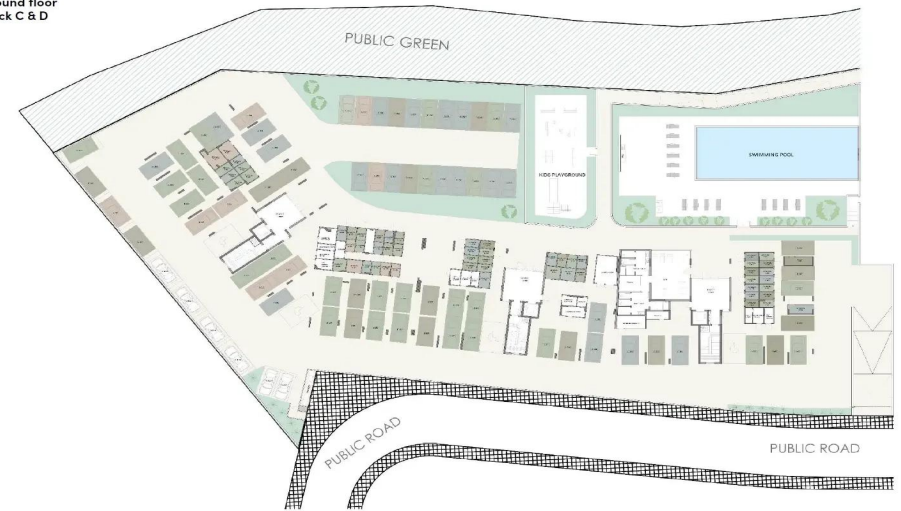

## Price change history

€990 000 on Jun 3, 2025

Ground floor  
Block C & D

3rd floor  
Block C & D

Roof plan  
Block C & D