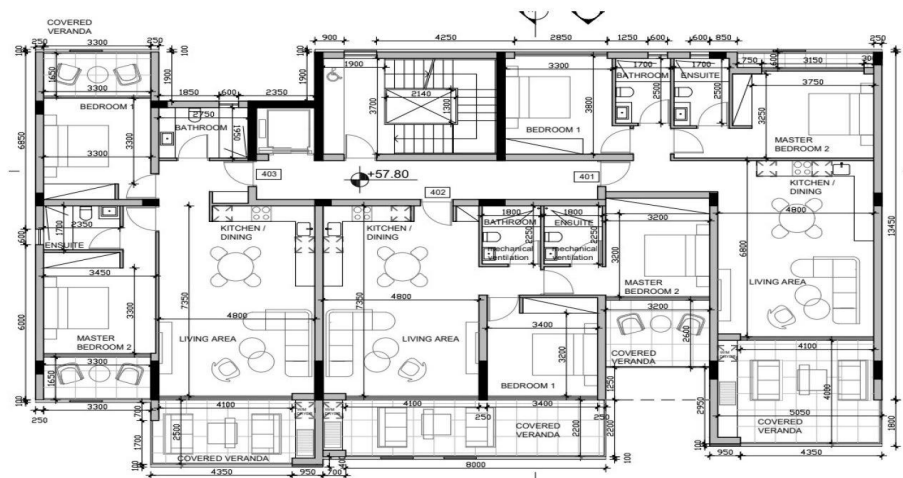

## 2 Bedroom Apartment for Sale in Geroskipou, Paphos District

Apartment 402 is a two-bedroom unit with 83 m<sup>2</sup> of living space, situated on the 1st floor of a four-story residential building in Block D. 

### Property Info

Covered Area	<b>111</b>
Covered Veranda	<b>28</b>
Floor Number	<b>1</b>
Total Number of Floors	<b>4</b>
Heating	<b>Underfloor Heating, Yes</b>

## Price change history

€465 000 on Jun 11, 2025

€485 000 on Oct 4, 2025

Master Plan

Block D - Fourth Floor

Block D - Ground Floor