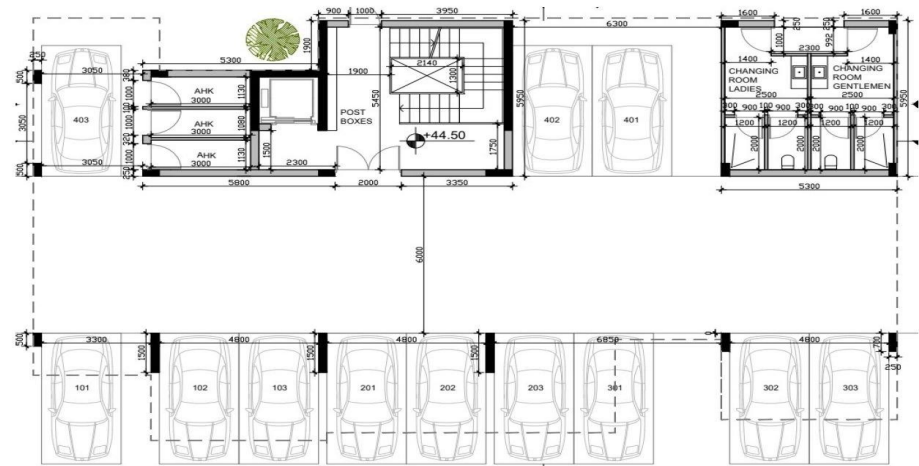

## Price change history

€465 000 on Jun 11, 2025

€485 000 on Oct 4, 2025

Master Plan

Block D - Fourth Floor

Block D - Ground Floor