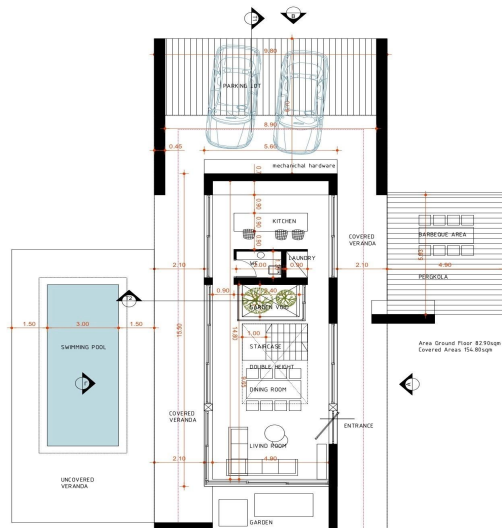

## Price change history

€750 000 on Jul 1, 2025

TYPE 2 | TWO STOREY  
ΚΑΤΩΗ ΟΡΟΦΗ

TYPE 2 | TWO STOREY  
ΚΑΤΩΗ ΔΩΜΑΤΟΣ

TYPE 2 | TWO STOREY  
ΚΑΤΩΗ ΙΣΟΓΕΙΟΥ