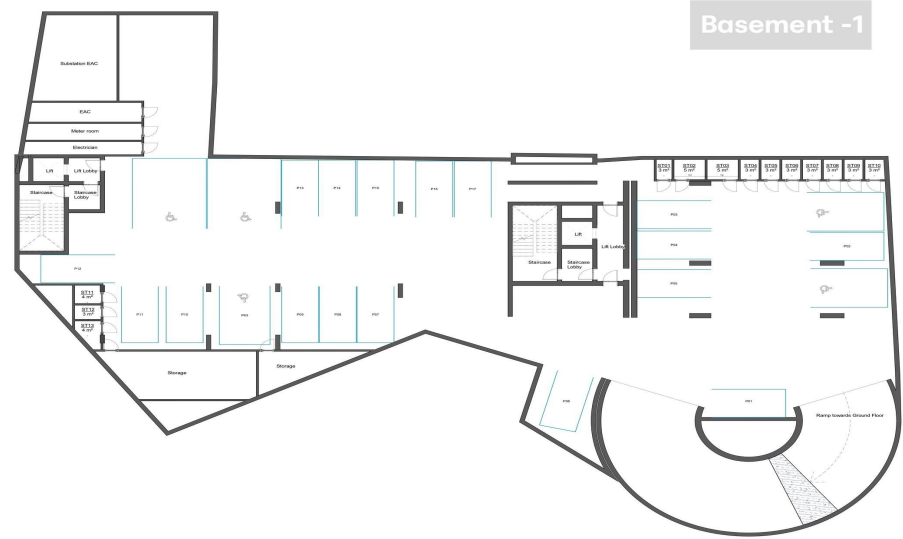

## Price change history

€463 000 on Jul 17, 2025  
 €473 000 on Dec 27, 2025  
 €487 000 on Jan 20, 2026

First Floor

Basement -1

Basement -2

Ground Floor