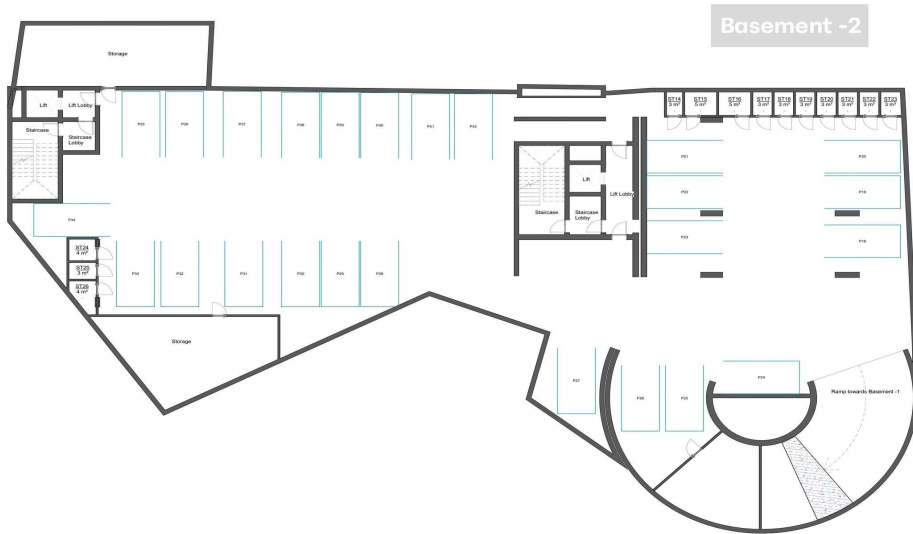

## Price change history

€463 000 on Jul 17, 2025  
 €473 000 on Dec 27, 2025  
 €487 000 on Jan 20, 2026

First Floor

Basement -1

Basement -2

Ground Floor