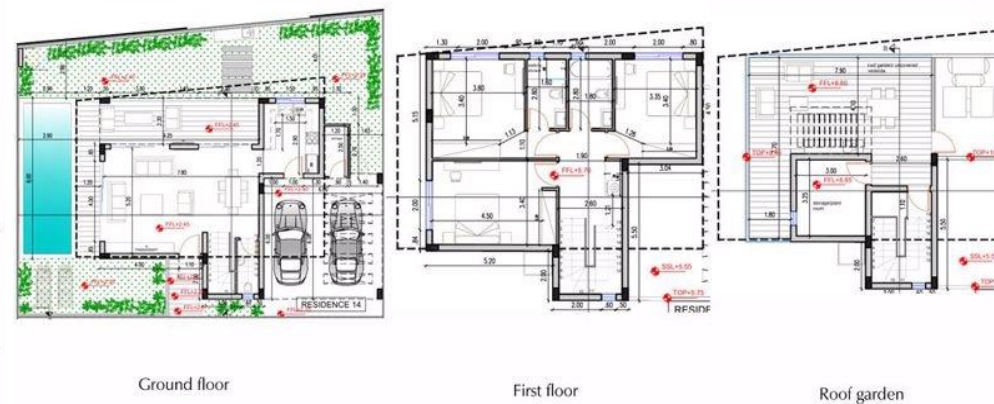

Price change history

€436 000 on Oct 20, 2023
 €435 000 on May 16, 2024
 €460 000 on Jun 4, 2024

FLOORPLANS – V13

FLOORPLANS – V1, V2, V3 & V4

FLOORPLANS – V14

FLOORPLANS – V19

FLOORPLANS – V20

MASTERPLAN

FLOORPLANS – V5

FLOORPLANS – V7

Ground floor

First floor

Roof garden

FLOORPLANS – V8 and V9

Ground floor

First floor

Roof garden

FLOORPLANS – V12

Ground floor

First floor

Roof garden