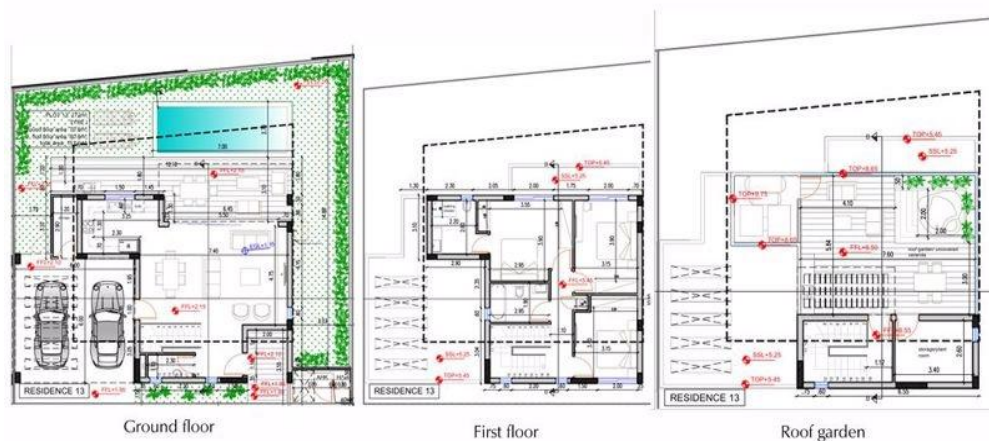

Price change history

€436 000 on Oct 20, 2023
 €435 000 on May 16, 2024
 €460 000 on Jun 4, 2024

FLOORPLANS – V13

FLOORPLANS – V1, V2, V3 & V4

FLOORPLANS – V14

FLOORPLANS – V19

FLOORPLANS – V20

MASTERPLAN

FLOORPLANS – V5

FLOORPLANS – V7

Ground floor

First floor

Roof garden

FLOORPLANS – V8 and V9

Ground floor

First floor

Roof garden

FLOORPLANS – V12

Ground floor

First floor

Roof garden