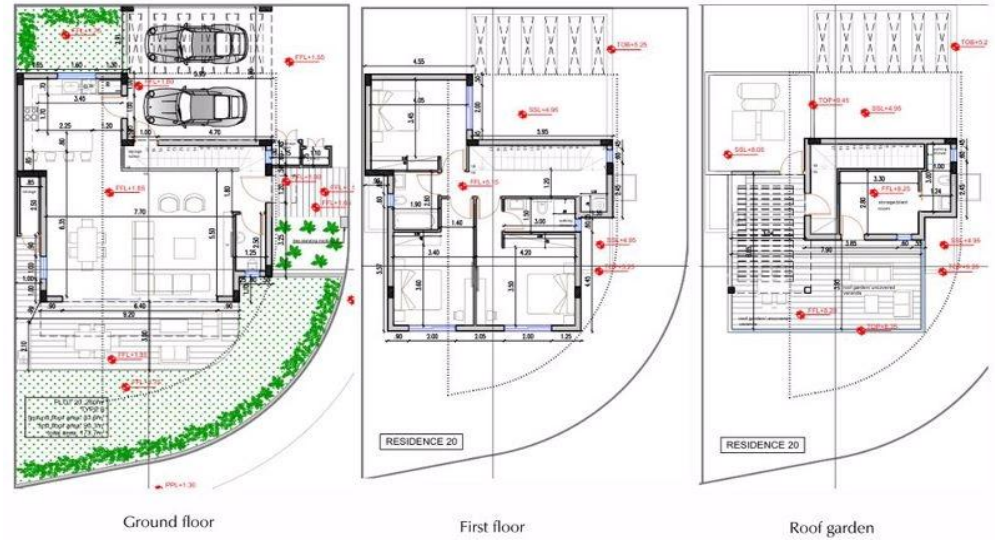

Price change history

€436 000 on Oct 20, 2023
 €435 000 on May 16, 2024
 €460 000 on Jun 4, 2024

FLOORPLANS – V13

FLOORPLANS – V1, V2, V3 & V4

FLOORPLANS – V14

FLOORPLANS – V19

FLOORPLANS – V20

MASTERPLAN

FLOORPLANS – V5

FLOORPLANS – V7

Ground floor

First floor

Roof garden

FLOORPLANS – V8 and V9

Ground floor

First floor

Roof garden

FLOORPLANS – V12

Ground floor

First floor

Roof garden