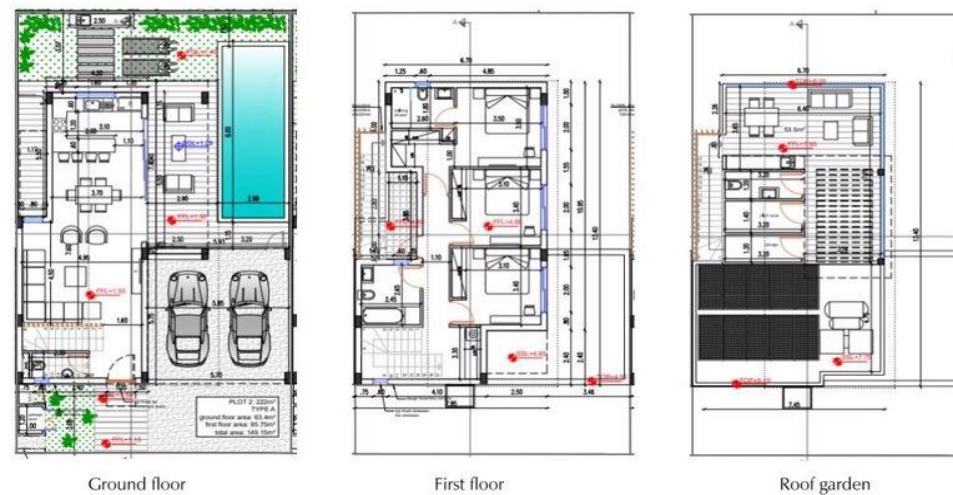

Price change history

€436 000 on Oct 20, 2023
 €435 000 on May 16, 2024
 €460 000 on Jun 4, 2024

FLOORPLANS – V13

FLOORPLANS – V1, V2, V3 & V4

FLOORPLANS – V14

FLOORPLANS – V19

FLOORPLANS – V20

MASTERPLAN

FLOORPLANS – V5

FLOORPLANS – V7

Ground floor

First floor

Roof garden

FLOORPLANS – V8 and V9

Ground floor

First floor

Roof garden

FLOORPLANS – V12

Ground floor

First floor

Roof garden