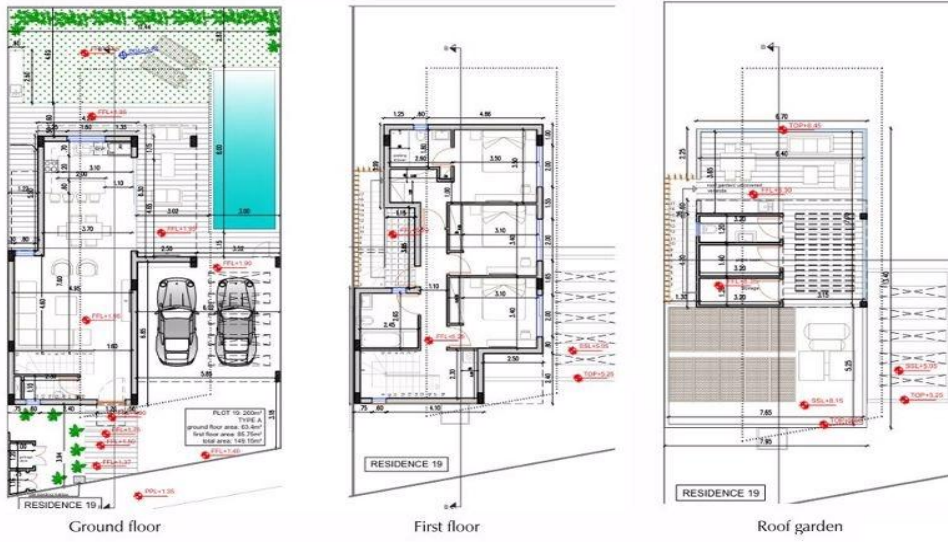

Price change history

€436 000 on Oct 20, 2023
 €435 000 on May 16, 2024
 €460 000 on Jun 4, 2024

FLOORPLANS – V13

FLOORPLANS – V1, V2, V3 & V4

FLOORPLANS – V14

FLOORPLANS – V19

FLOORPLANS – V20

MASTERPLAN

FLOORPLANS – V5

FLOORPLANS – V7

Ground floor

First floor

Roof garden

FLOORPLANS – V8 and V9

Ground floor

First floor

Roof garden

FLOORPLANS – V12

Ground floor

First floor

Roof garden