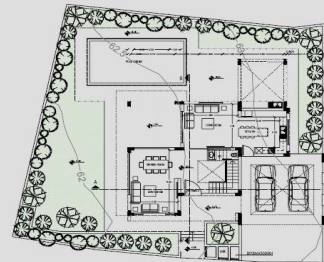

3 Bedroom House for Sale in Mouttagiaka, Limassol District

A three-bedroom, two-storey villa with a private swimming pool, offering an internal area of 189 m², is situated on a 557 m² plot. 

Nestled in the tranquil hills of Mouttagiaka, just minutes from Limassol’s coastline, this residential complex redefines elevated living.

Plot / Area Info

Plot area	558
Pool	Yes

Additional info

Reference Number	8033
Property type	House
Condition	Under Construction
Bathrooms	2
View	Mountains view

Amenities

- Roof Garden

Location

Location: Mouttagiaka
 Coordinates: **34.714753957987 / 33.109917648074**

Price change history

€1 450 000 on Jul 25, 2025

HOUSE 02 - GROUND FLOOR

No. Beds	Ground Floor Covered m ²	First Floor Covered m ²	Roof Garden m ²	Covered Verand m ²	Covered Parking m ²	Total Covered Area m ²	Uncovered Veranda m ²	Plot Size m ²
3	94	95	42	93	0	324	64	557