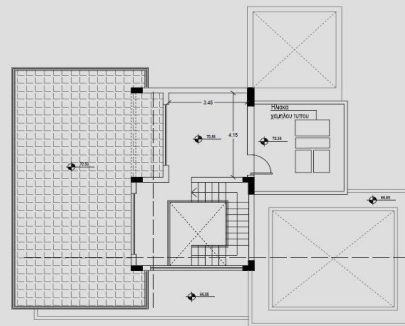

3 Bedroom House for Sale in Mouttagiaka, Limassol District

A three-bedroom, two-storey villa with a private swimming pool, offering an internal area of 189 m², is situated on a 557 m² plot. 

Nestled in the tranquil hills of Mouttagiaka, just minutes from Limassol’s coastline, this residential complex redefines elevated living.

Price change history

€1 450 000 on Jul 25, 2025

HOUSE 02 - GROUND FLOOR

No. Beds	Ground Floor Covered m ²	First Floor Covered m ²	Roof Garden m ²	Covered Verand m ²	Covered Parking m ²	Total Covered Area m ²	Uncovered Veranda m ²	Plot Size m ²
3	94	95	42	93	0	324	64	557