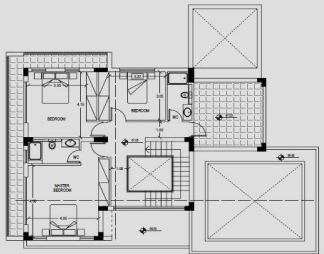

3 Bedroom House for Sale in Mouttagiaka, Limassol District

A three-bedroom, two-storey villa with a private swimming pool, offering an internal area of 189 m², is situated on a 557 m² plot. 

Nestled in the tranquil hills of Mouttagiaka, just minutes from Limassol’s coastline, this residential complex redefines elevated living.

Price change history

€1 450 000 on Jul 25, 2025

HOUSE 02 - GROUND FLOOR

No. Beds	Ground Floor Covered m ²	First Floor Covered m ²	Roof Garden m ²	Covered Verand m ²	Covered Parking m ²	Total Covered Area m ²	Uncovered Veranda m ²	Plot Size m ²
3	94	95	42	93	0	324	64	557