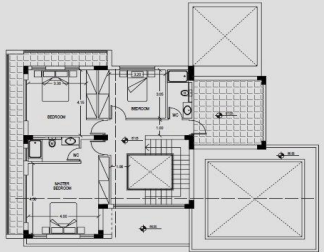

3 Bedroom House for Sale in Mouttagiaka, Limassol District

A three-bedroom, two-storey villa with a private swimming pool, offering an internal area of 189 m², is situated on a 557 m² plot. 

Nestled in the tranquil hills of Mouttagiaka, just minutes from Limassol’s coastline, this residential complex redefines elevated living.

Price change history

€1 450 000 on Jul 25, 2025

HOUSE 02 - GROUND FLOOR

No. Beds	Ground Floor Covered m ²	First Floor Covered m ²	Roof Garden m ²	Covered Verand m ²	Covered Parking m ²	Total Covered Area m ²	Uncovered Veranda m ²	Plot Size m ²
3	94	95	42	93	0	324	64	557