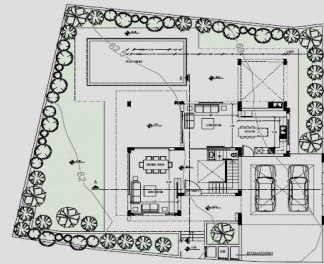

3 Bedroom House for Sale in Mouttagiaka, Limassol District

A three-bedroom, two-storey villa with a private swimming pool, offering an internal area of 189 m², is situated on a 557 m² plot. 

Nestled in the tranquil hills of Mouttagiaka, just minutes from Limassol’s coastline, this residential complex redefines elevated living.

Plot / Area Info

Plot area	558
Pool	Yes

Additional info

Reference Number	8033
Property type	House
Condition	Under Construction
Bathrooms	2
View	Mountains view

Amenities

- Roof Garden

Location

Location: Mouttagiaka
 Coordinates: **34.714753957987 / 33.109917648074**

Price change history

€1 450 000 on Jul 25, 2025

HOUSE 02 - GROUND FLOOR

No. Beds	Ground Floor Covered m ²	First Floor Covered m ²	Roof Garden m ²	Covered Verand m ²	Covered Parking m ²	Total Covered Area m ²	Uncovered Veranda m ²	Plot Size m ²
3	94	95	42	93	0	324	64	557