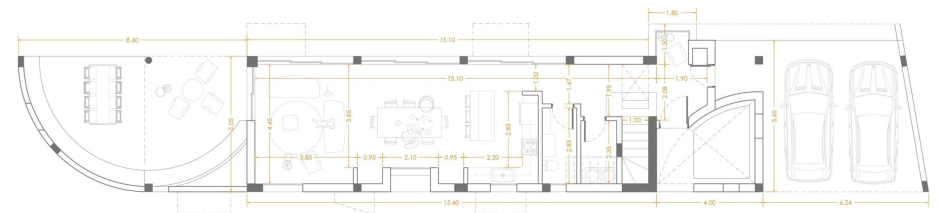

ΚΑΤΩΦΗ ΙΣΟΓΕΙΟ