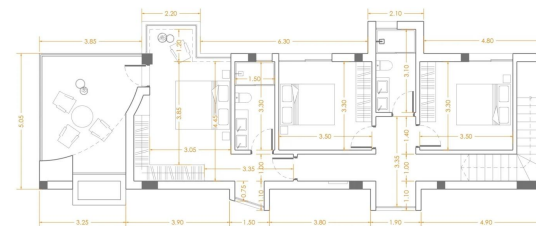

ΚΑΤΩΦΗ ΙΣΟΓΕΙΟ

ΚΑΤΩΦΗ ΟΡΟΦΟΥ