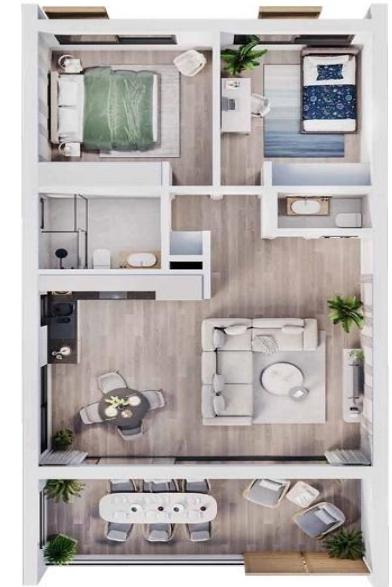

TWO BED APARTMENT TYPE A

INTERNAL AREA 78.21 m²
COVERED VERANDA 17.45 m²
BEDROOMS 2
BATHROOMS 2
STORAGE YES
PARKING YES