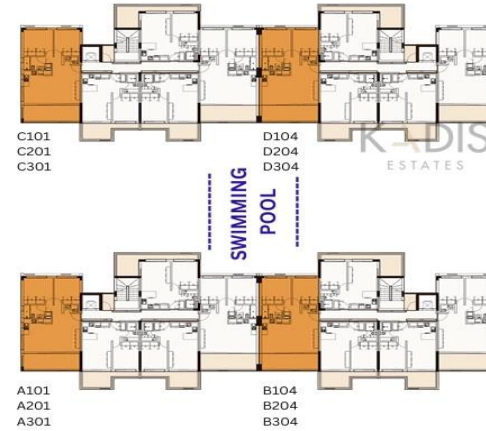

TWO BED APARTMENT TYPE A

INTERNAL AREA 78.21 m²
COVERED VERANDA 17.45 m²
BEDROOMS 2
BATHROOMS 2
STORAGE YES
PARKING YES