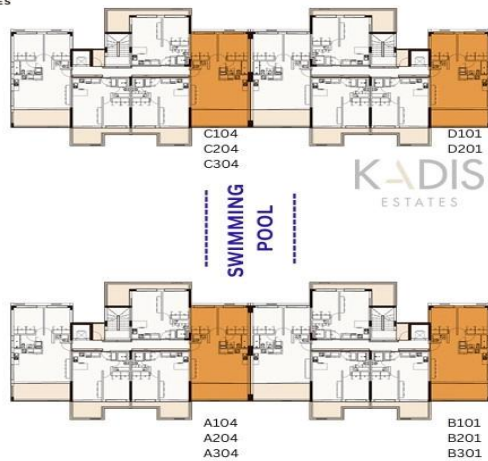

TWO BED APARTMENT TYPE B

INTERNAL AREA 78.00 m²
COVERED VERANDA 17.45 m²
BEDROOMS 2
BATHROOMS 2
STORAGE YES
PARKING YES