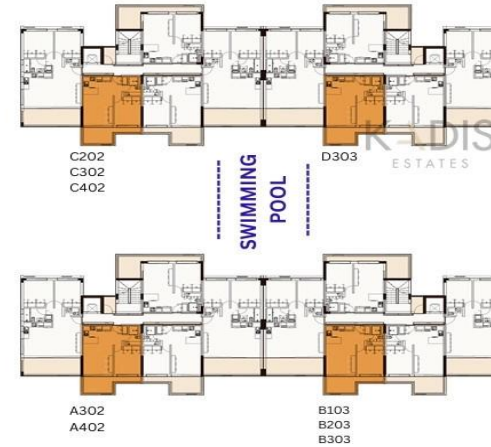

ONE BED APARTMENT TYPE A

INTERNAL AREA 50.04 m²
COVERED VERANDA 12.98 m²
BEDROOMS 1
BATHROOMS 1
STORAGE YES
PARKING YES