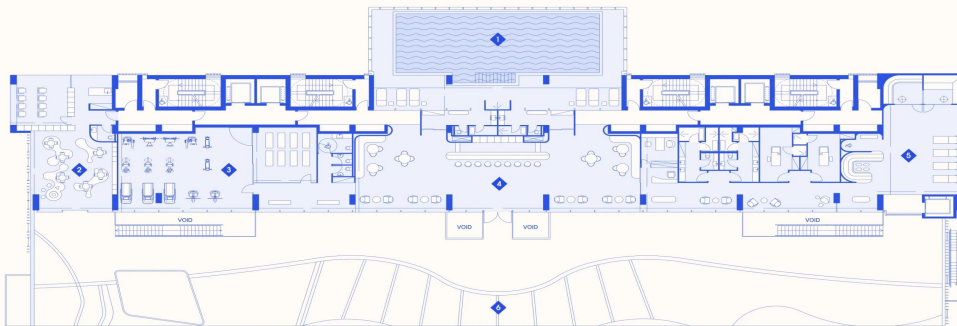

RETREAT: SPA, CRÈCHE AND GYM Oasis Level

NORTH RESIDENCES

APARTMENTS Level 3

NORTH RESIDENCES (A)