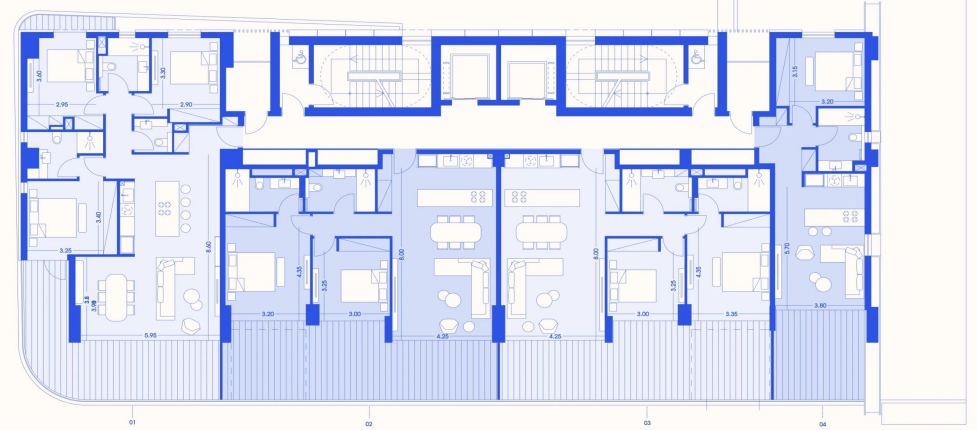

APARTMENTS Level 3

NORTH RESIDENCES (A)