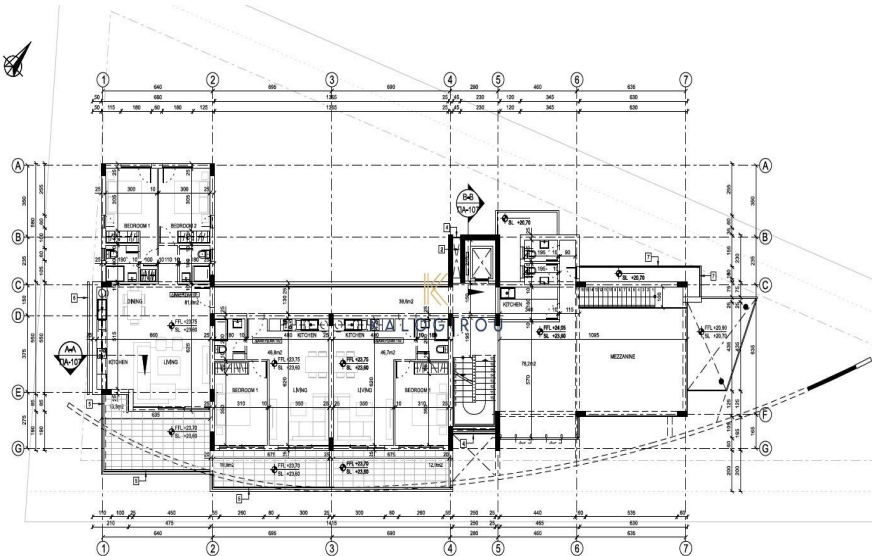

ΚΑΤΟΨΗ ΜΕΣΟΠΑΤΩΜΑΤΟΣ / 1ου ΟΡΟΦΟΥ