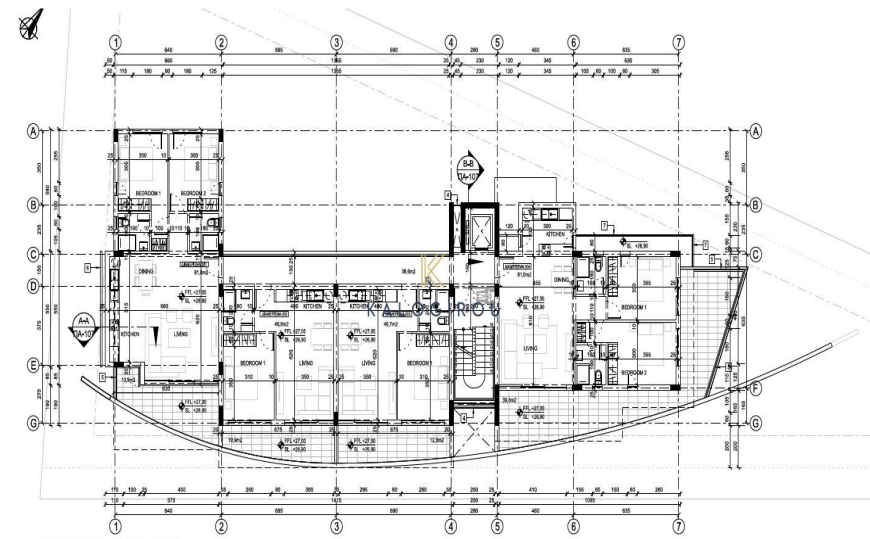

ΚΑΤΟΨΗ ΙΣΟΓΕΙΟΥ

ΚΑΤΟΨΗ 2ου ΟΡΟΦΟΥ