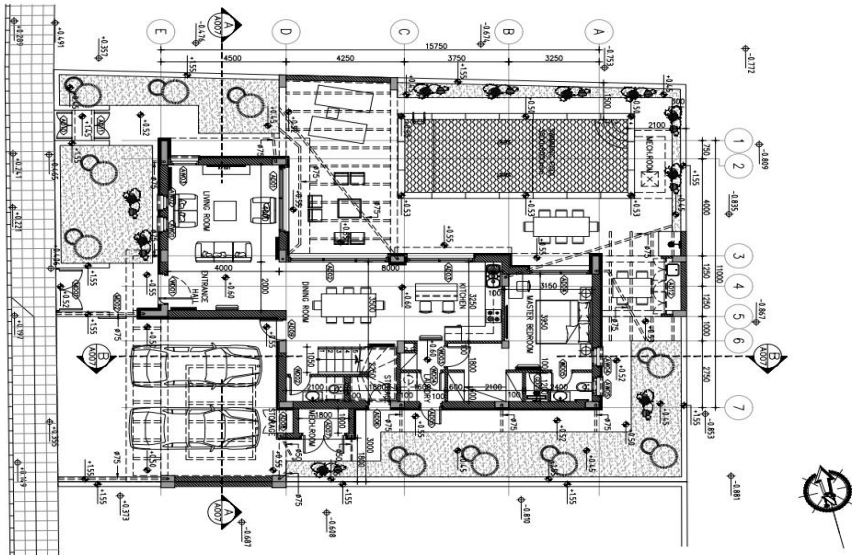

HOUSE CAMELIA – GROUND FLOOR PLAN
SCALE: 1:100