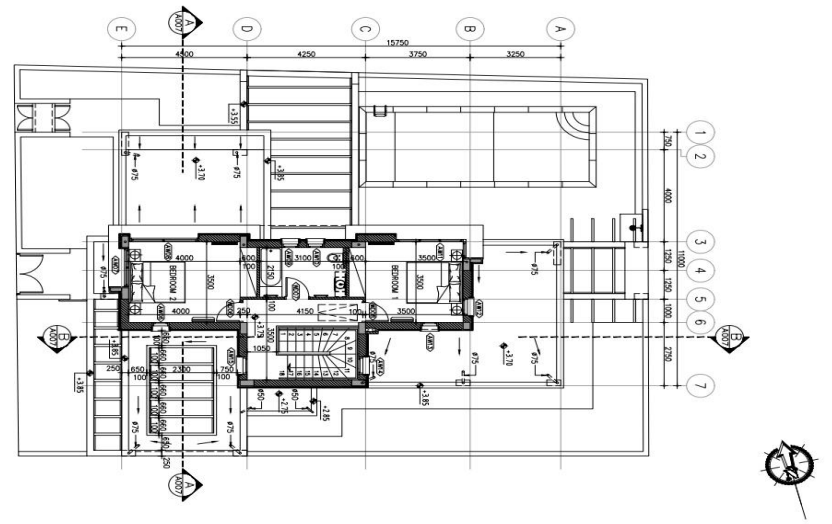

HOUSE CAMELIA – FIRST FLOOR PLAN
SCALE: 1:100