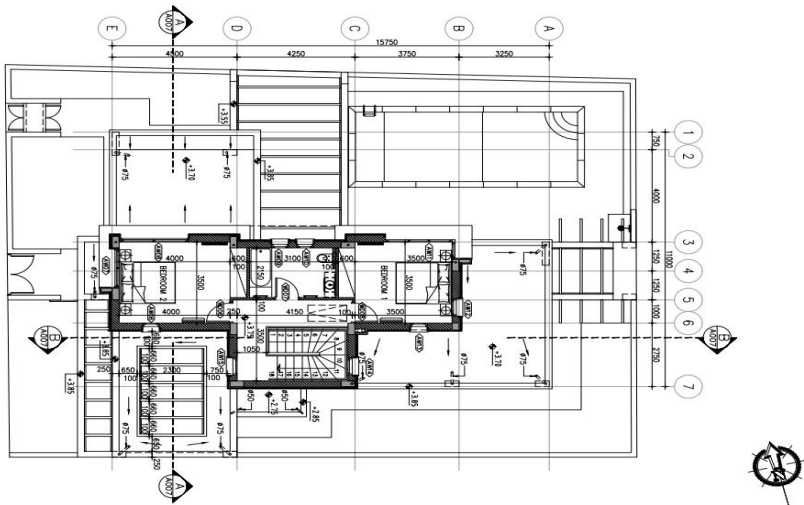

HOUSE CAMELIA – FIRST FLOOR PLAN
SCALE: 1:100