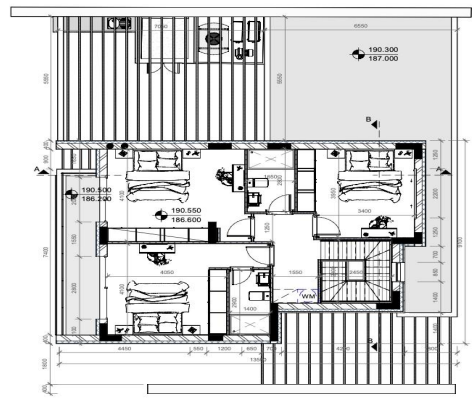

### 3 Bedroom House for Sale in Tala, Paphos District

Villa for sale in Tala area, Paphos. The modern villa is located in a picturesque and peaceful area, just a few minutes drive from the center of Paphos and the sea. The project is an exclusive residential complex of 12 villas, designed in a modern architectural style using high-quality materials and thoughtful layouts. The villa includes spacious bedrooms, an open-plan living room, a kitchen with modern appliances and large verandas. The property has a private swimming pool, barbecue area and parking. The villa is equipped with underfloor heating and VRF air conditioning, which ensures comfort at any time of the year.

## Price change history

€550 000 on Mar 24, 2026

**Κατοικία 5**  
 Εμβαδόν Τετραγώνου: 338.6 τ.μ  
 Εμβαδόν Κατοικίας: 162.8 τ.μ  
 Καλυμμένες Βεράντες: 47.8 τ.μ  
 Εμβαδόν αυλής: 189.4 τ.μ

Κατοικία 5  
 Κλίμακα 1:100  
 Εμβαδόν = 74.3 τ.μ