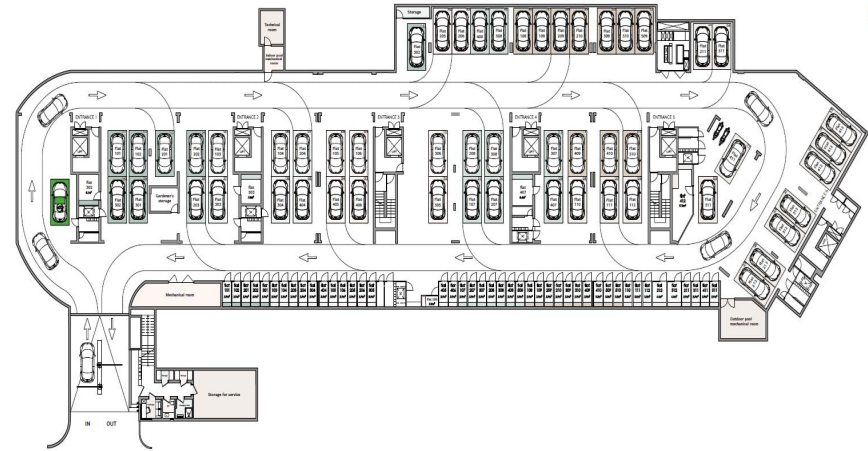

BASEMENT PLAN