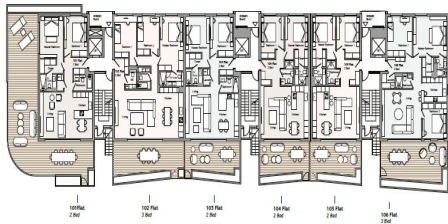

FIRST FLOOR