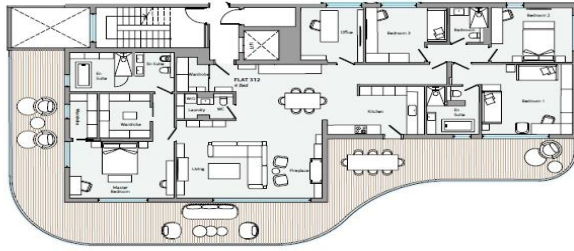

BLOCK F 3 | Flat 312