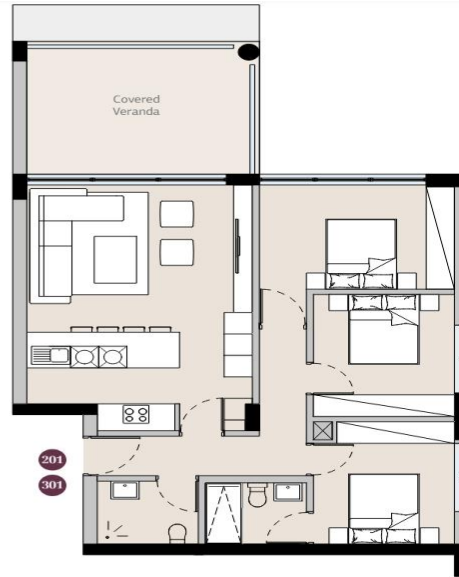

3 Bedroom Apartment for Sale in Germasogeia, Limassol District

3 bedroom apartments in a new complex located on a green hillside in a quiet area of Germasogeia, Limassol. One of the key features of Germasogeia is its proximity to the beaches of Limassol, as well as accessibility to various amenities such as restaurants, cafes, shops, supermarkets, schools. The complex is an architectural work designed by leading design studios and interiors embodying a cosmopolitan lifestyle. Apartments with one, two and three bedrooms blend harmoniously with the surrounding nature and offer stunning views of the city and the sea. The building has a secure gated entrance, covered parking spaces, a clean swimming pool, a terrace, two high-speed elevators, individual s...

Price change history

€650 000 on Apr 9, 2026

APTS 201, 301 *Plan*

3 Bedroom Apartments

Block	A	A
View	Corner Sea View	Corner Sea View
Front	W-N	W-N
Bedrooms	3	3
Apartment Number	201	301
Living Area	95 m ²	95 m ²
Covered Veranda / Roof Garden	19 m ²	19 m ²
Total Living Area	114 m ²	114 m ²
Uncovered Veranda / Garden	-	-
Total Apartment Area	114 m ²	114 m ²
Parking Place	1	1
Storage	9 m ²	8 m ²
Total Area	123 m ²	122 m ²

GROUND FLOOR *Plan*

FIRST FLOOR *Plan*