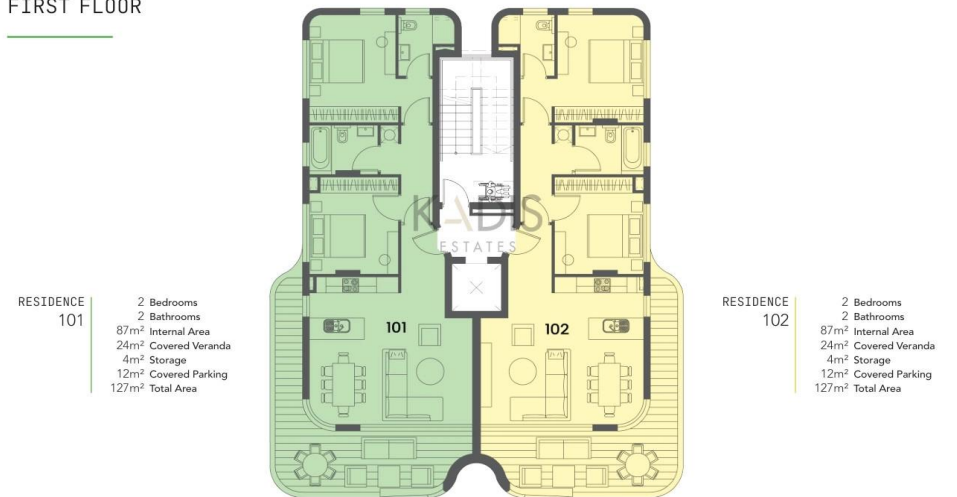

Price change history

€675 000 on May 8, 2026

FLOOR PLAN
GROUND FLOOR

FLOOR PLANS
FIRST FLOOR

FLOOR PLANS

THIRD FLOOR

RESIDENCE 301
 2 Bedrooms
 2 Bathrooms
 87m² Internal Area
 21m² Covered Veranda
 4m² Storage
 12m² Covered Parking
 124m² Total Area

RESIDENCE 302
 2 Bedrooms
 2 Bathrooms
 87m² Internal Area
 21m² Covered Veranda
 5m² Storage
 12m² Covered Parking
 125m² Total Area

FLOOR PLANS

PENTHOUSES

RESIDENCE 401
 2 Bedrooms
 2 Bathrooms
 87m² Internal Area
 13m² Covered Veranda
 41m² Roof Garden
 5m² Storage
 12m² Covered Parking
 158m² Total Area

RESIDENCE 402
 2 Bedrooms
 2 Bathrooms
 87m² Internal Area
 13m² Covered Veranda
 41m² Roof Garden
 7m² Storage
 12m² Covered Parking
 160m² Total Area

FLOOR PLANS

ROOF GARDEN & STORAGES

RESIDENCE 401
 41m² Roof Garden