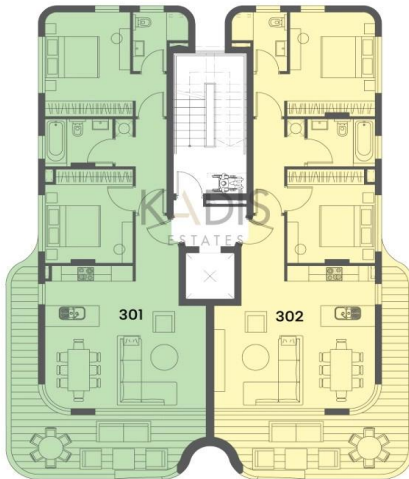

FLOOR PLANS

THIRD FLOOR

RESIDENCE 301
2 Bedrooms
2 Bathrooms
87m² Internal Area
21m² Covered Veranda
4m² Storage
12m² Covered Parking
124m² Total Area

RESIDENCE 302
2 Bedrooms
2 Bathrooms
87m² Internal Area
21m² Covered Veranda
5m² Storage
12m² Covered Parking
125m² Total Area

FLOOR PLANS

PENTHOUSES

RESIDENCE 401
2 Bedrooms
2 Bathrooms
87m² Internal Area
13m² Covered Veranda
41m² Roof Garden
5m² Storage
12m² Covered Parking
158m² Total Area