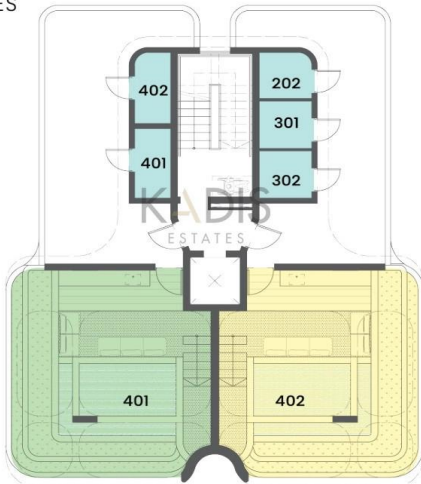

FLOOR PLANS

ROOF GARDEN & STORAGES

RESIDENCE 401
41m² Roof Garden

STORAGE

RESIDENCE 402
41m² Roof Garden