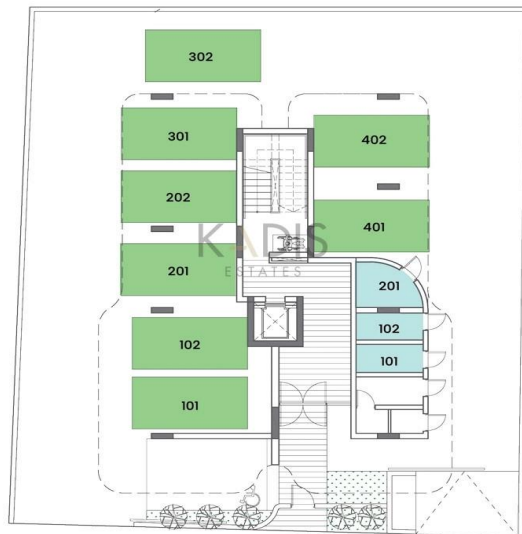

2 Bedroom Apartment for Sale in Limassol - Neapolis

- 2 bedrooms
- 2 W/C
- Internal Area 87m²
- Covered Verandas 13m²
- Roof Garden 41m²
- Swimming Pool
- Covered Parking
- Storage
- Split unit system Air conditioning
- Electric shutters in bedrooms

Price change history

€675 000 on May 8, 2026

FLOOR PLAN
GROUND FLOOR

FLOOR PLANS
FIRST FLOOR

FLOOR PLANS

THIRD FLOOR

RESIDENCE 301
 2 Bedrooms
 2 Bathrooms
 87m² Internal Area
 21m² Covered Veranda
 4m² Storage
 12m² Covered Parking
 124m² Total Area

RESIDENCE 302
 2 Bedrooms
 2 Bathrooms
 87m² Internal Area
 21m² Covered Veranda
 5m² Storage
 12m² Covered Parking
 125m² Total Area

FLOOR PLANS

PENTHOUSES

RESIDENCE 401
 2 Bedrooms
 2 Bathrooms
 87m² Internal Area
 13m² Covered Veranda
 41m² Roof Garden
 5m² Storage
 12m² Covered Parking
 158m² Total Area