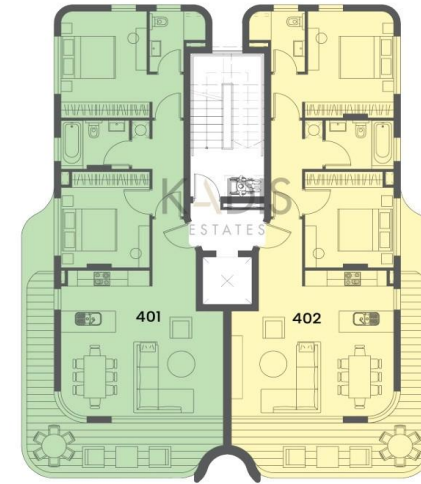

RESIDENCE 402
2 Bedrooms
2 Bathrooms
87m² Internal Area
13m² Covered Veranda
41m² Roof Garden
7m² Storage
12m² Covered Parking
160m² Total Area